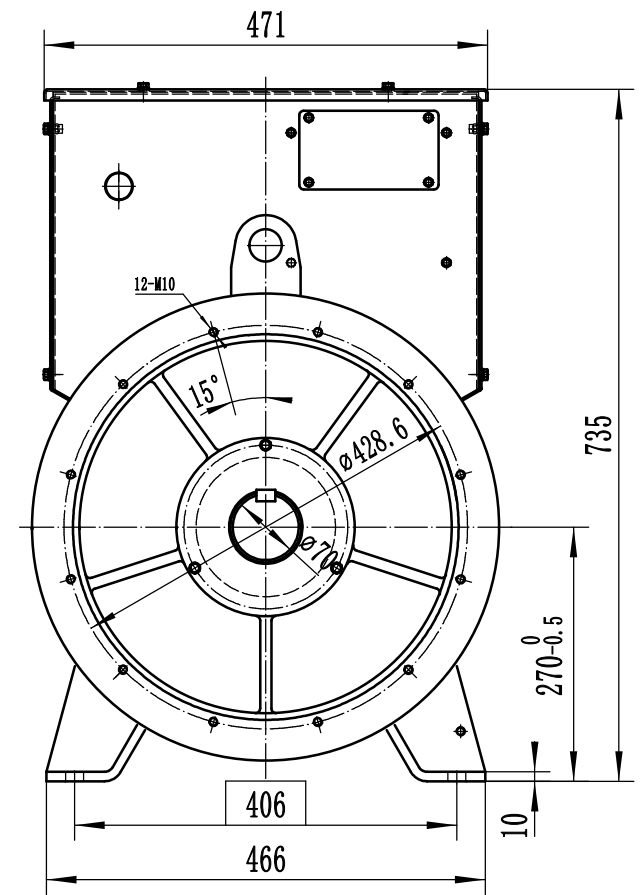

919 '008 '010

- NOTES:1  Gravity point
 2 Size of the unit is mm
 3 Protection grade is IP21 or IP23.

DRN		AUD		OTC. 300. 616	TCU228K DIMENSION
CHD		APPD		SCALE 1:8	
				VERSION B	EvoTec Power Generation Co., Ltd