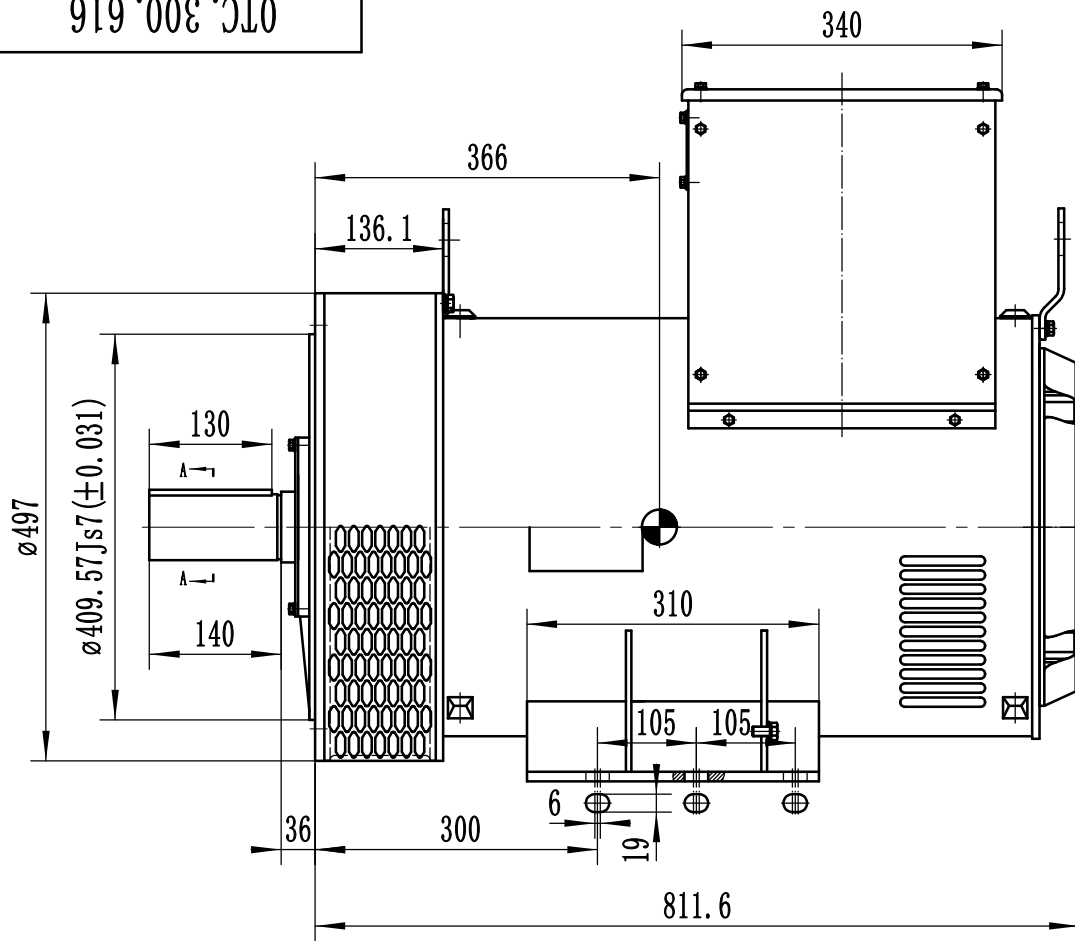

919 '008 '010

- NOTES:1  Gravity point
 2 Size of the unit is mm
 3 Protection grade is IP21 or IP23.

DRN		AUD		OTC. 300. 616	TCU228K DIMENSION
CHD		APPD		SCALE 1:8	
				VERSION B	EvoTec Power Generation Co., Ltd