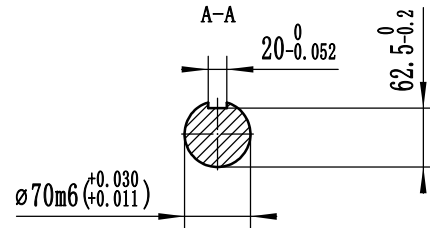

919 '008 '010

- NOTES:1  Gravity point
 2 Size of the unit is mm
 3 Protection grade is IP21 or IP23.

DRN		AUD		OTC. 300. 616	TCU228K DIMENSION
CHD		APPD		SCALE 1:8	
				VERSION B	EvoTec Power Generation Co., Ltd