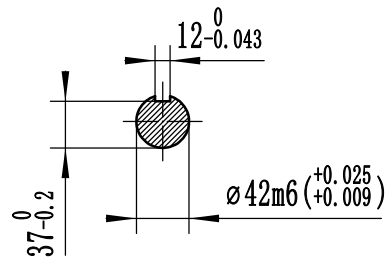

OTC. 300. 602

A-A

- NOTES:1  Gravity point
 2 Size of the unit is mm
 3 Protection grade is IP21 or IP23

DRN		AUD		OTC. 300. 602		TCU188CS DIMENSION
CHD		APPD		SCALE	VERSION	
				1:6	B	EvoTec Power Generation Co.,Ltd