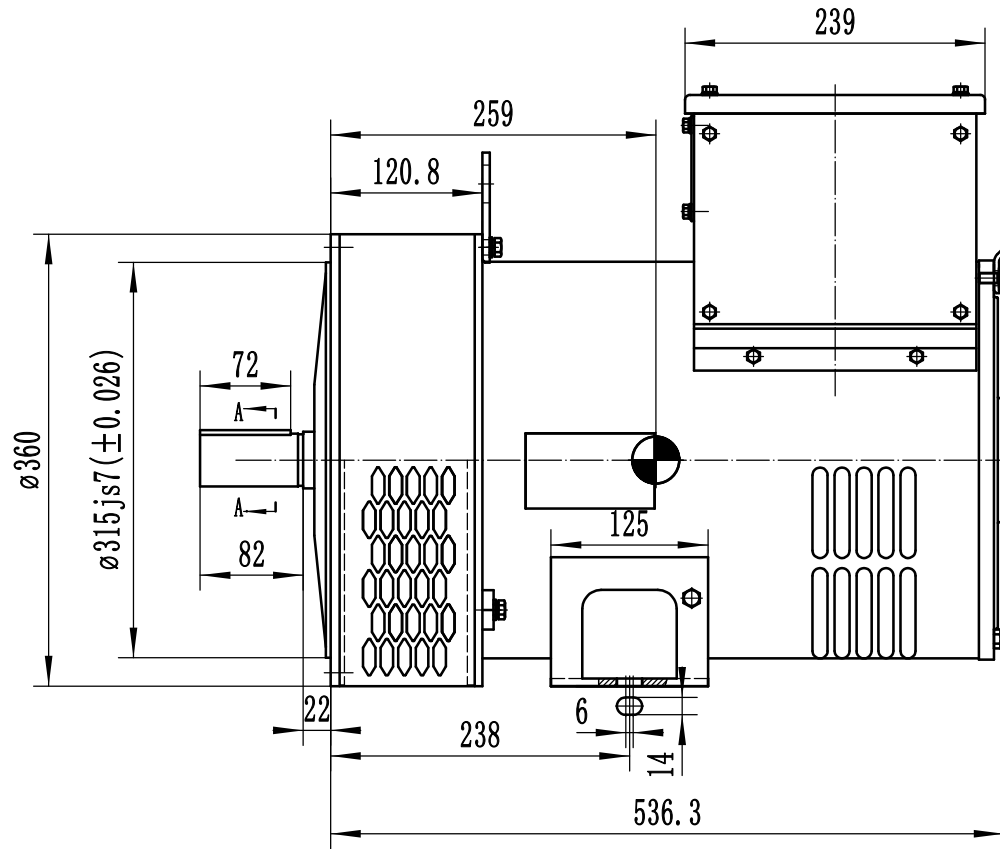

OTC. 300. 602

A-A

- NOTES:1  Gravity point
 2 Size of the unit is mm
 3 Protection grade is IP21 or IP23

DRN		AUD		OTC. 300. 602		TCU188CS DIMENSION
CHD		APPD		SCALE	VERSION	
				1:6	B	EvoTec Power Generation Co.,Ltd