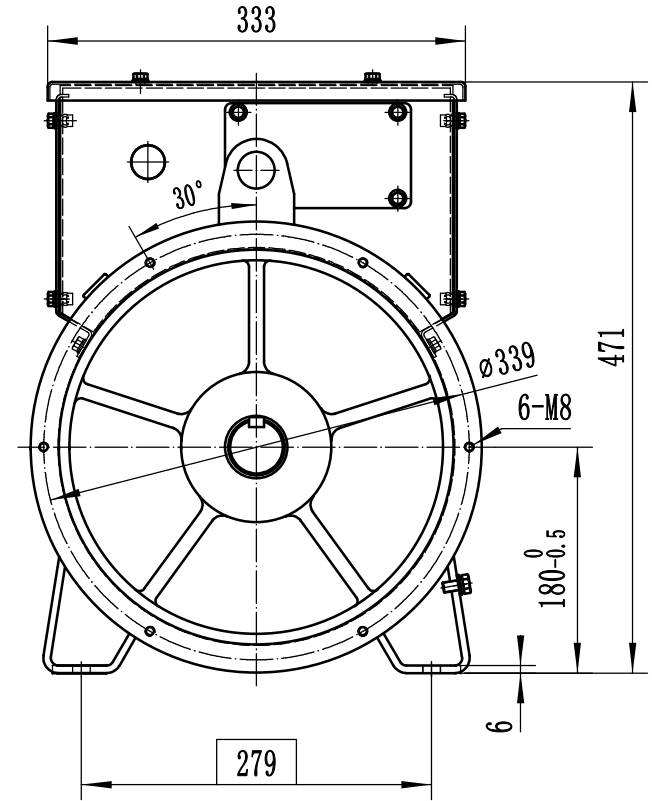

OTC. 300. 602

A-A

- NOTES:1  Gravity point
 2 Size of the unit is mm
 3 Protection grade is IP21 or IP23

DRN		AUD		OTC. 300. 602		TCU188CS DIMENSION
CHD		APPD		SCALE	VERSION	
				1:6	B	EvoTec Power Generation Co.,Ltd