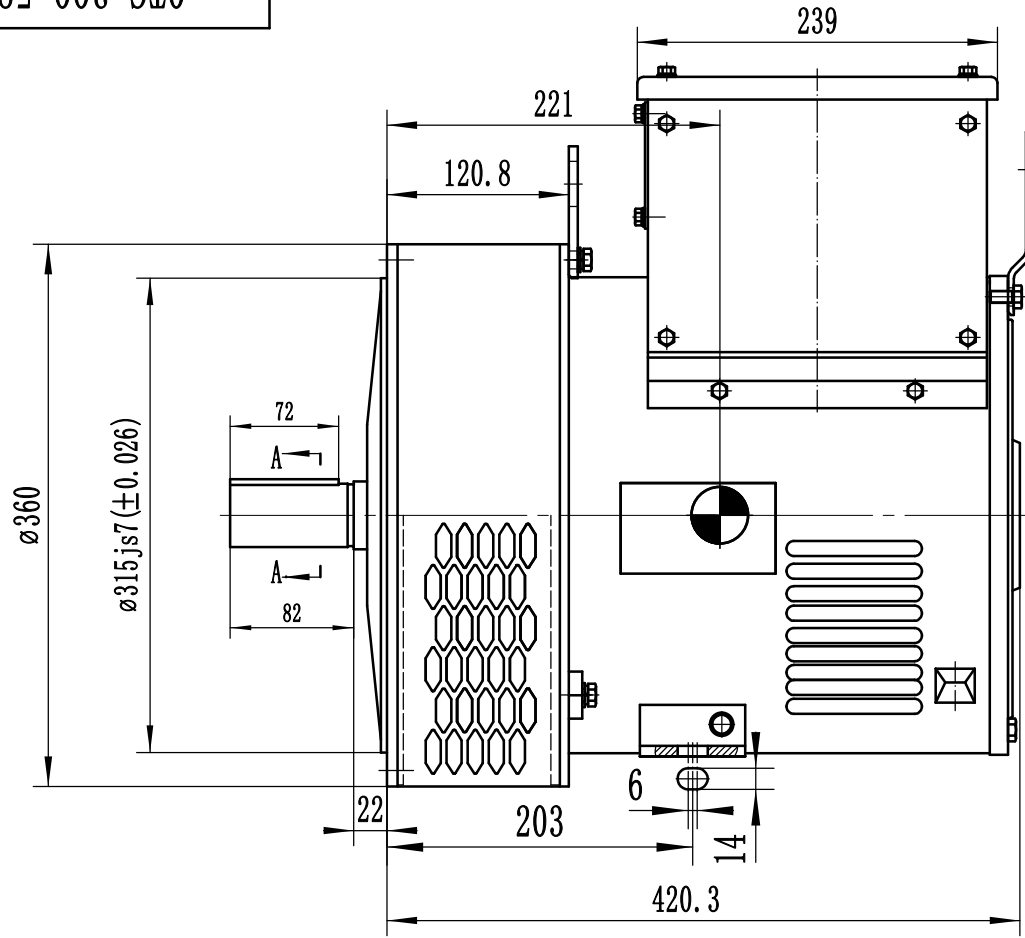

OTC. 300. 594

NOTES:1  Gravity point

2 Size of the unit is mm

3 Protection grade is IP21 or IP23.

DRN		AUD		OTC. 300. 594		TCU168B DOUBLE DIMENSION
CHD		APPD		SCALE	VERSION	
				1:5	B	EvoTec Power Generation Co., Ltd