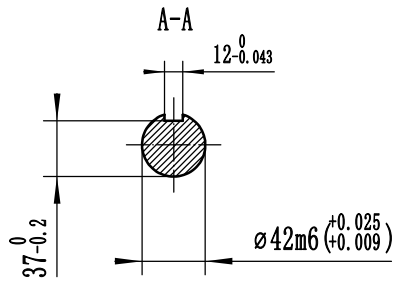

OTC. 300. 594

NOTES:1  Gravity point

2 Size of the unit is mm

3 Protection grade is IP21 or IP23.

DRN		AUD		OTC. 300. 594		TCU168B DOUBLE DIMENSION
CHD		APPD		SCALE	VERSION	
				1:5	B	EvoTec Power Generation Co., Ltd