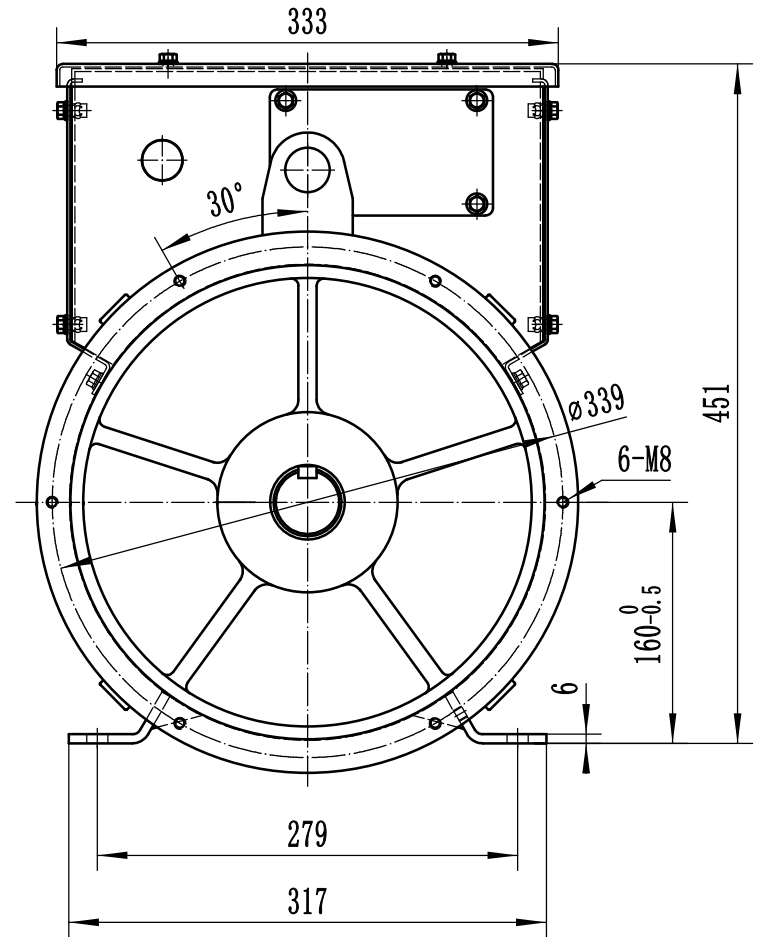

OTC. 300. 594

NOTES:1  Gravity point

2 Size of the unit is mm

3 Protection grade is IP21 or IP23.

DRN		AUD		OTC. 300. 594		TCU168B DOUBLE DIMENSION
CHD		APPD		SCALE	VERSION	
				1:5	B	EvoTec Power Generation Co., Ltd