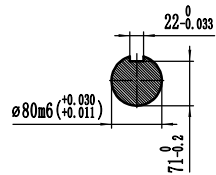

A-A

- NOTES:1  Gravity point
 2 Size of the unit is mm
 3 Protection grade is IP21 or IP23

DRN		AUD		OTC. 300. 1181	TCU318B DOUBLE DIMENSIONS
CHD		APPD		SCALE VERSION	
					EvoTec Power Generation Co.,Ltd