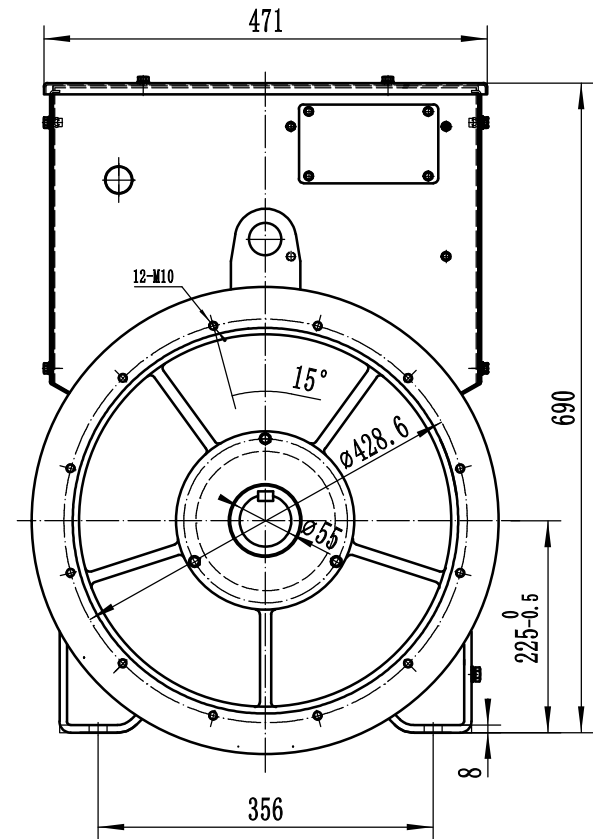

809'00ε'010

- NOTES:1  Gravity point
 2 Size of the unit is mm
 3 Protection grade is IP21 or IP23.

DRN		AUD		OTC. 300. 608	TCU228B DIMENSION
CHD		APPD		SCALE VERSION	
				1:8 B	EvoTec Power Generation Co., Ltd