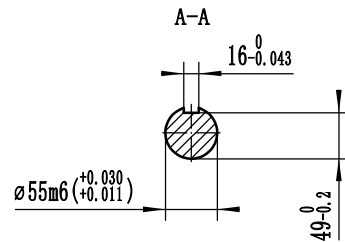

809'00ε'010

- NOTES:1  Gravity point
 2 Size of the unit is mm
 3 Protection grade is IP21 or IP23.

DRN		AUD		OTC. 300. 608	TCU228B DIMENSION
CHD		APPD		SCALE VERSION	
				1:8 B	EvoTec Power Generation Co., Ltd