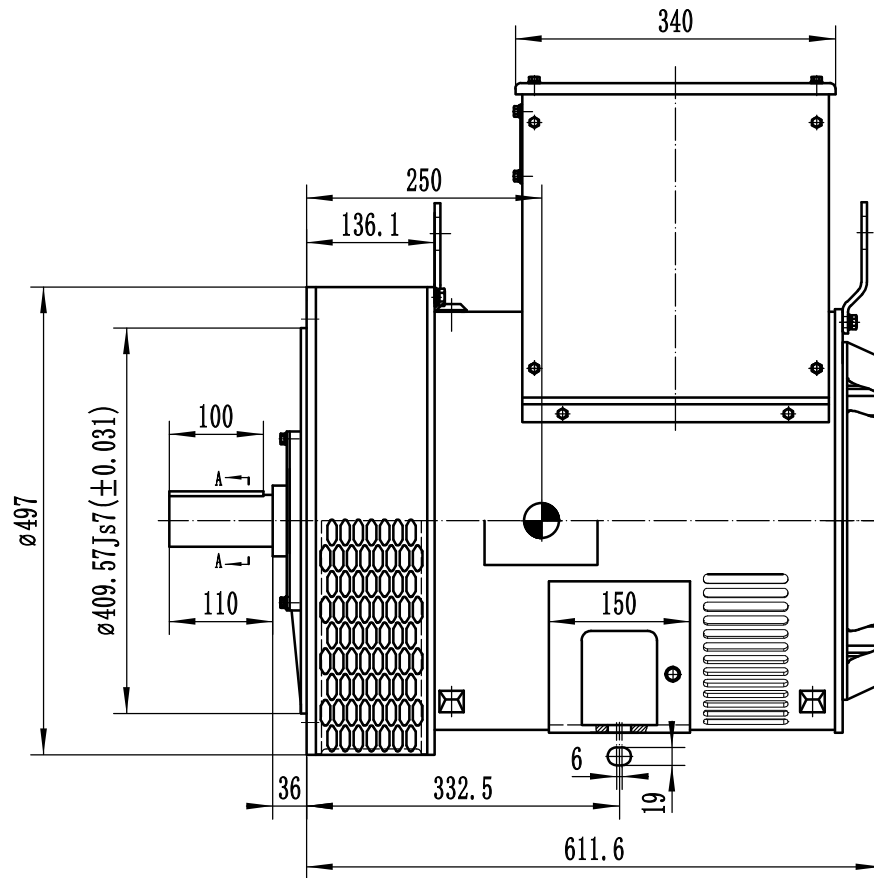

809'00ε'010

- NOTES:1  Gravity point
 2 Size of the unit is mm
 3 Protection grade is IP21 or IP23.

DRN		AUD		OTC. 300. 608	TCU228B DIMENSION
CHD		APPD		SCALE VERSION	
				1:8 B	EvoTec Power Generation Co., Ltd