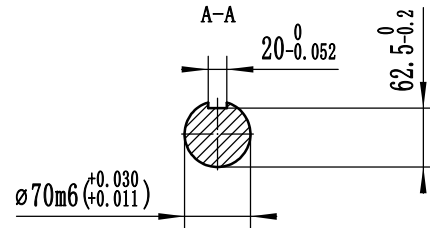

OTC 300.615

- NOTES:1  Gravity point
 2 Size of the unit is mm
 3 Protection grade is IP21 or IP23.

| | | | | | |
|-----|--|------|--|---------------|----------------------------------|
| DRN | | AUD | | OTC. 300. 615 | TCU228J DIMENSION |
| CHD | | APPD | | SCALE 1:8 | |
| | | | | VERSION B | EvoTec Power Generation Co., Ltd |