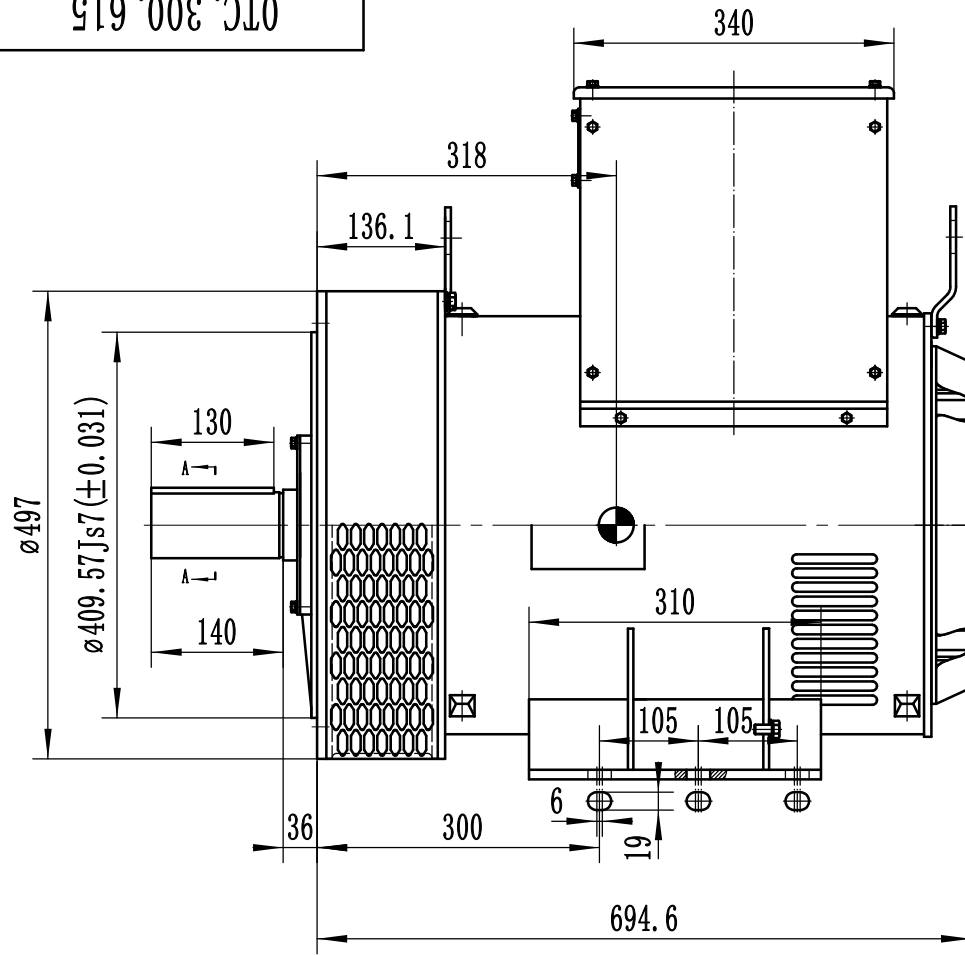

OTC 300.615

- NOTES:1  Gravity point
 2 Size of the unit is mm
 3 Protection grade is IP21 or IP23.

| | | | | | |
|-----|--|------|--|---------------|----------------------------------|
| DRN | | AUD | | OTC. 300. 615 | TCU228J DIMENSION |
| CHD | | APPD | | SCALE 1:8 | |
| | | | | VERSION B | EvoTec Power Generation Co., Ltd |