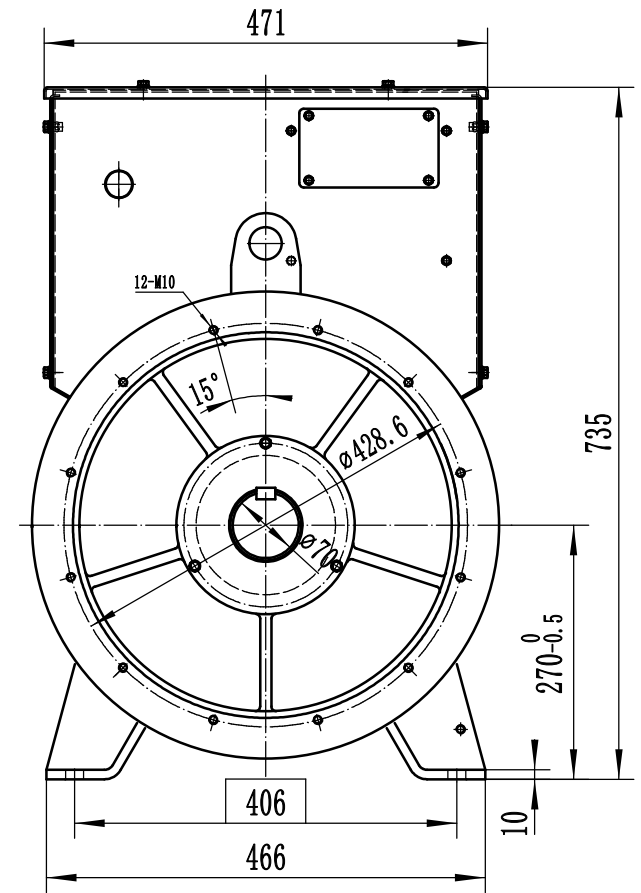

OTC 300.615

- NOTES:1  Gravity point
 2 Size of the unit is mm
 3 Protection grade is IP21 or IP23.

| | | | | | |
|-----|--|------|--|---------------|----------------------------------|
| DRN | | AUD | | OTC. 300. 615 | TCU228J DIMENSION |
| CHD | | APPD | | SCALE 1:8 | |
| | | | | VERSION B | EvoTec Power Generation Co., Ltd |