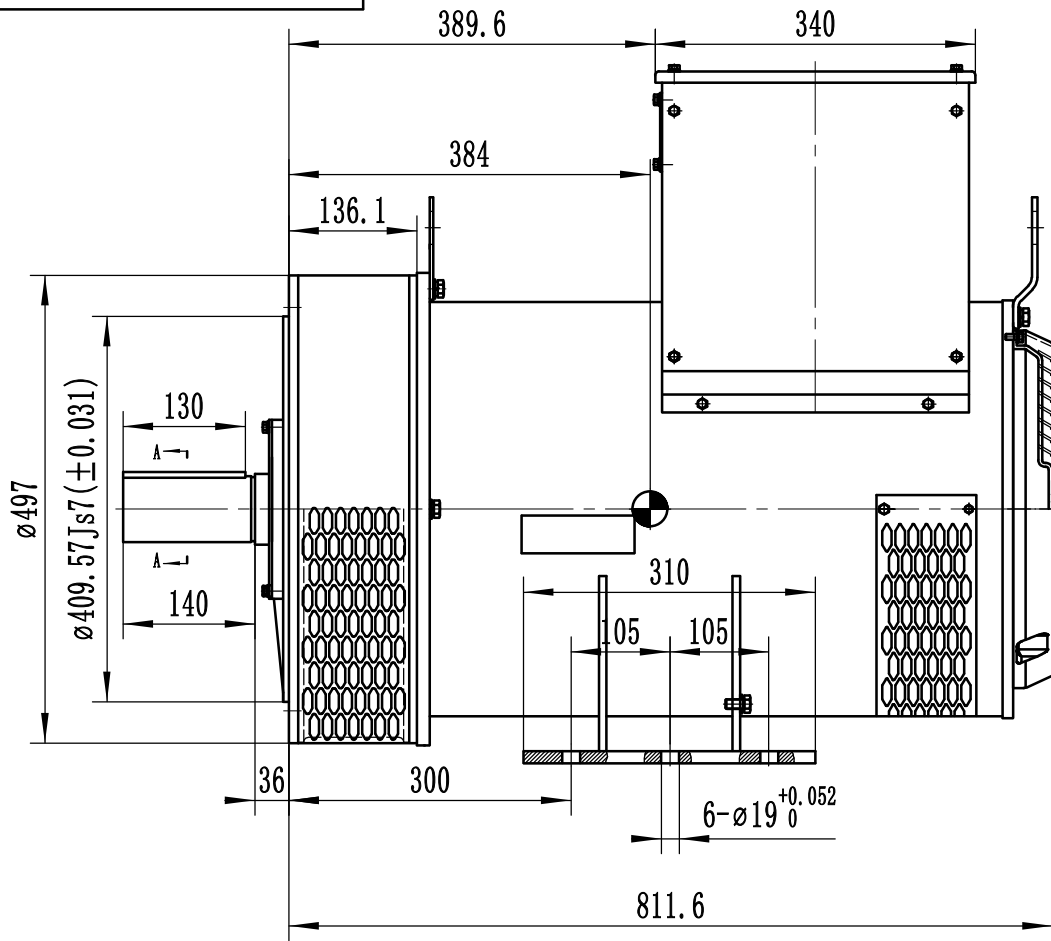

OTC.300.617

- NOTES:1  Gravity point  
 2 Size of the unit is mm  
 3 Protection grade is IP21 or IP23.

DRN		AUD		OTC.300.617	TCU228L DIMENSION
CHD		APPD		SCALE 1:8	
				VERSION B	EvoTec Power Generation Co., Ltd