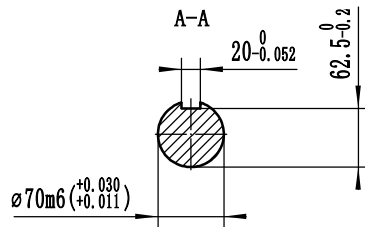

OTC.300.617

- NOTES:1  Gravity point  
 2 Size of the unit is mm  
 3 Protection grade is IP21 or IP23.

DRN		AUD		OTC.300.617	TCU228L DIMENSION
CHD		APPD		SCALE 1:8	
				VERSION B	EvoTec Power Generation Co., Ltd