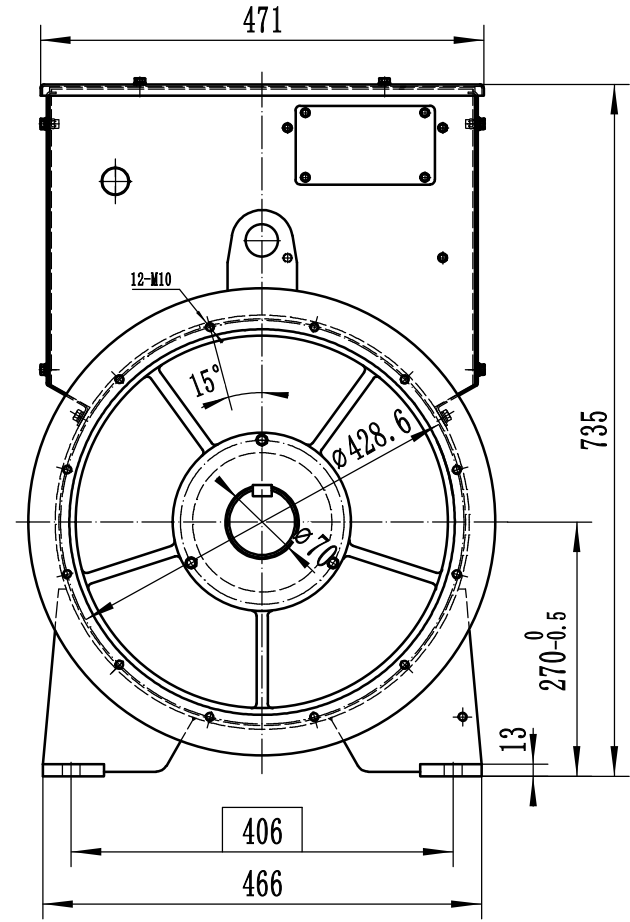

OTC.300.617

- NOTES:1  Gravity point  
 2 Size of the unit is mm  
 3 Protection grade is IP21 or IP23.

DRN		AUD		OTC.300.617	TCU228L DIMENSION
CHD		APPD		SCALE 1:8	
				VERSION B	EvoTec Power Generation Co., Ltd