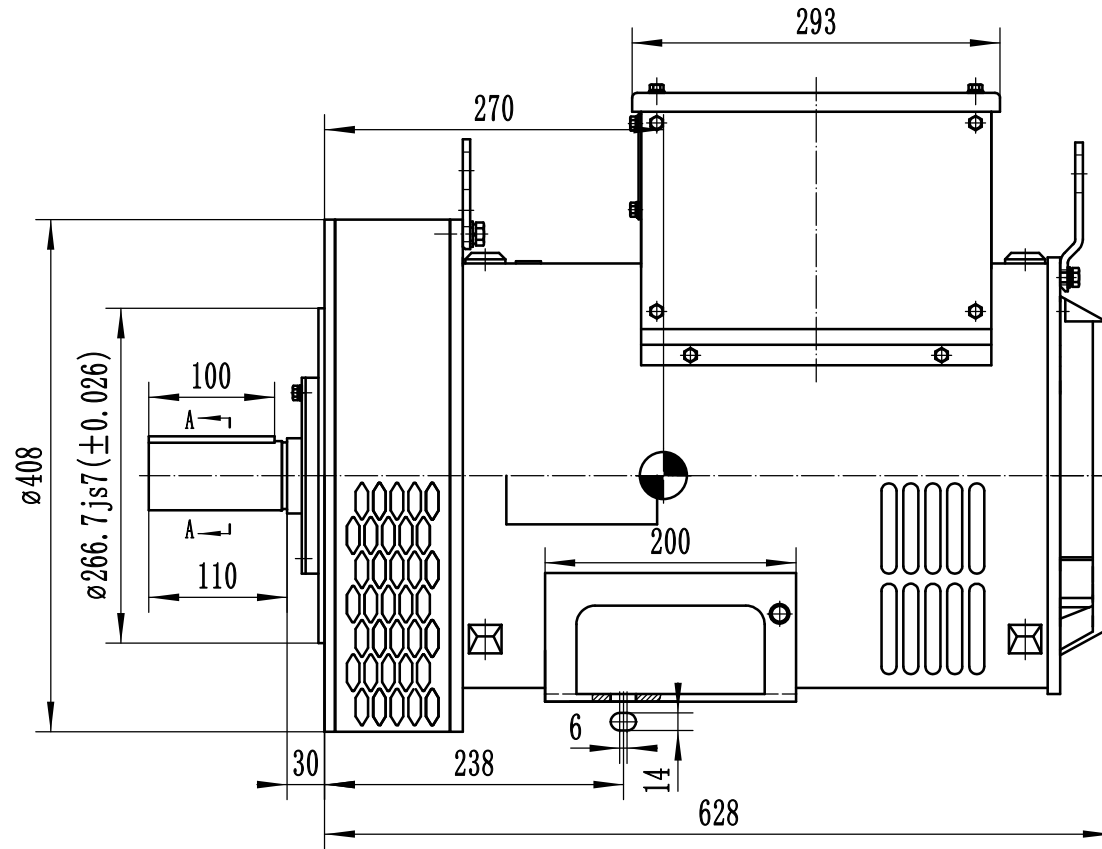

909'008'010

- NOTES:1  Gravity point  
 2 Size of the unit is mm  
 3 Protection grade is IP21 or IP23.

DRN		AUD		OTC. 300. 606		TCU188F DIMENSION
CHD		APPD		SCALE	VERSION	
				1:6	B	EvoTec Power Generation Co.,Ltd