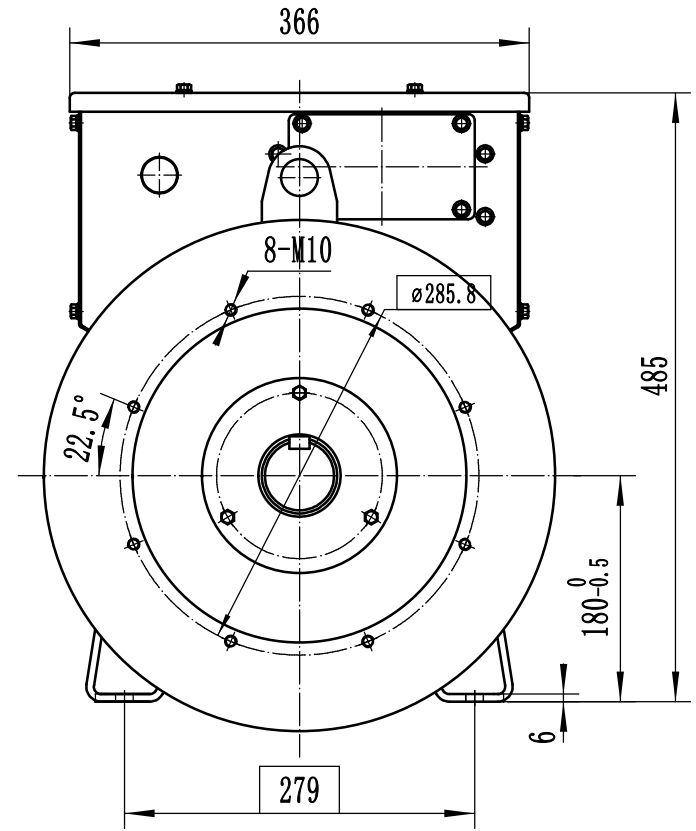

909'008'010

- NOTES:1  Gravity point  
 2 Size of the unit is mm  
 3 Protection grade is IP21 or IP23.

DRN		AUD		OTC. 300. 606		TCU188F DIMENSION
CHD		APPD		SCALE	VERSION	
				1:6	B	EvoTec Power Generation Co.,Ltd