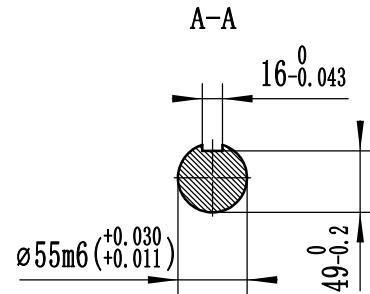

909'008'010

- NOTES:1  Gravity point  
 2 Size of the unit is mm  
 3 Protection grade is IP21 or IP23.

DRN		AUD		OTC. 300. 606		TCU188F DIMENSION
CHD		APPD		SCALE	VERSION	
				1:6	B	EvoTec Power Generation Co.,Ltd