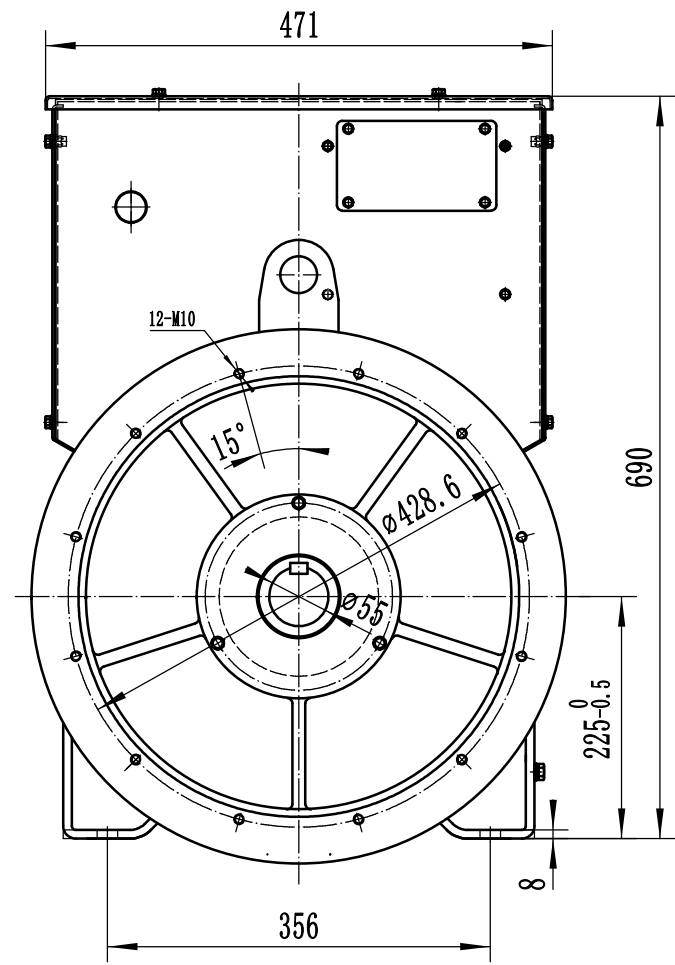

019'008'310

- NOTES:1  Gravity point
 2 Size of the unit is mm
 3 Protection grade is IP21 or IP23.

DRN		AUD		OTC. 300. 610		TCU228D DIMENSION
CHD		APPD		SCALE	VERSION	
				1:7	B	EvoTec Power Generation Co., Ltd