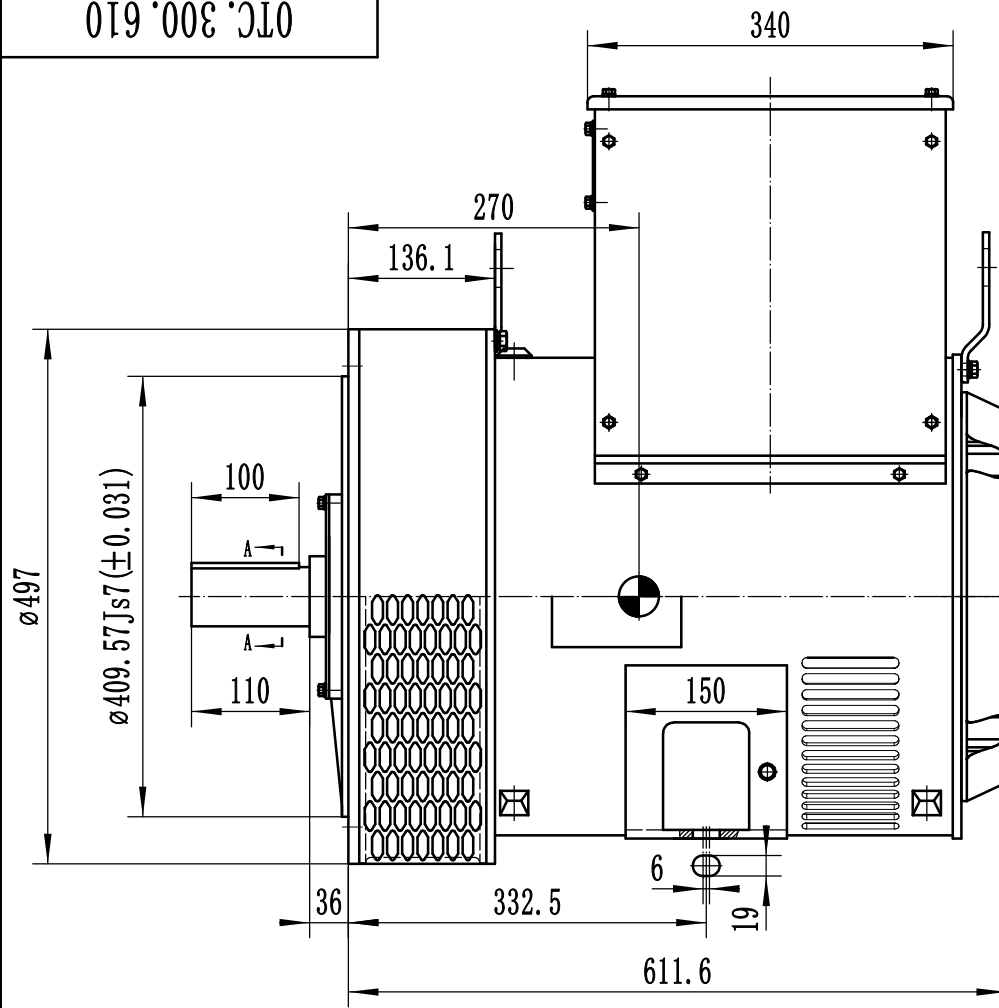

019'008'310

- NOTES:1  Gravity point
 2 Size of the unit is mm
 3 Protection grade is IP21 or IP23.

DRN		AUD		OTC. 300. 610		TCU228D DIMENSION
CHD		APPD		SCALE	VERSION	
				1:7	B	EvoTec Power Generation Co., Ltd