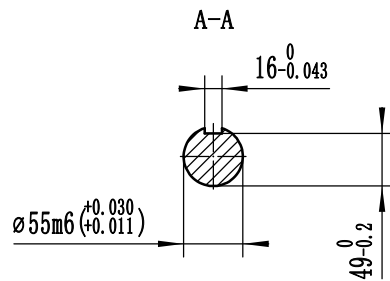

019'008'310

- NOTES:1  Gravity point
 2 Size of the unit is mm
 3 Protection grade is IP21 or IP23.

DRN		AUD		OTC. 300. 610		TCU228D DIMENSION
CHD		APPD		SCALE	VERSION	
				1:7	B	EvoTec Power Generation Co., Ltd