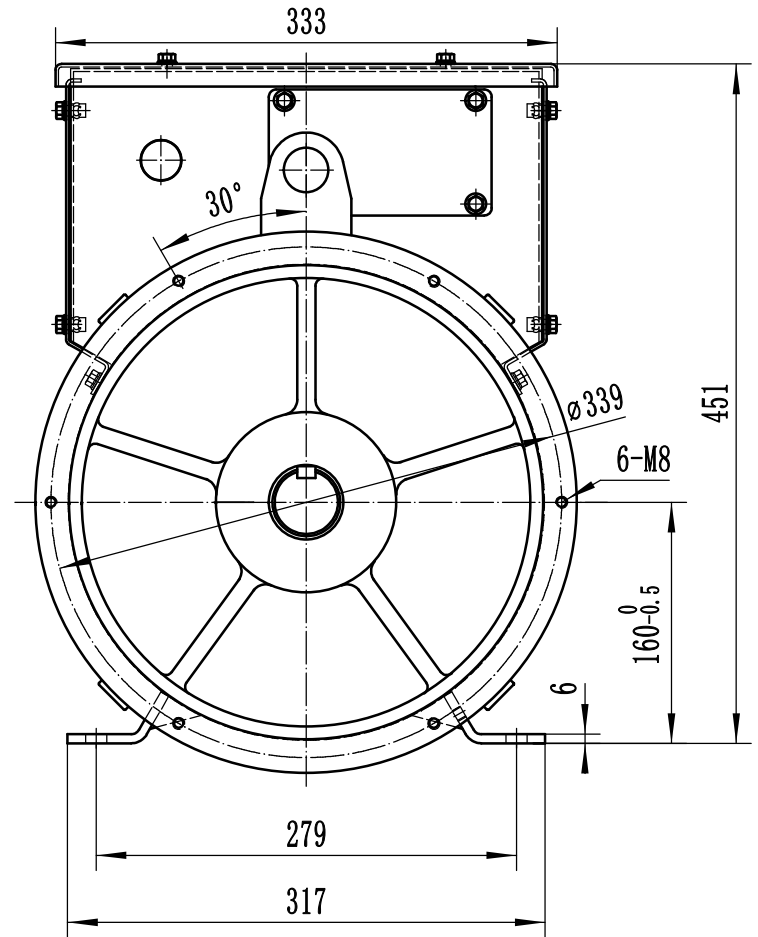

969'008'010

NOTES:1 Gravity point

2 Size of the unit is mm

3 Protection grade is IP21 or IP23.

DRN		AUD		OTC. 300. 596		TCU168D DOUBLE DIMENSION
CHD		APPD		SCALE	VERSION	
				1:5	B	EvoTec Power Generation Co.,Ltd