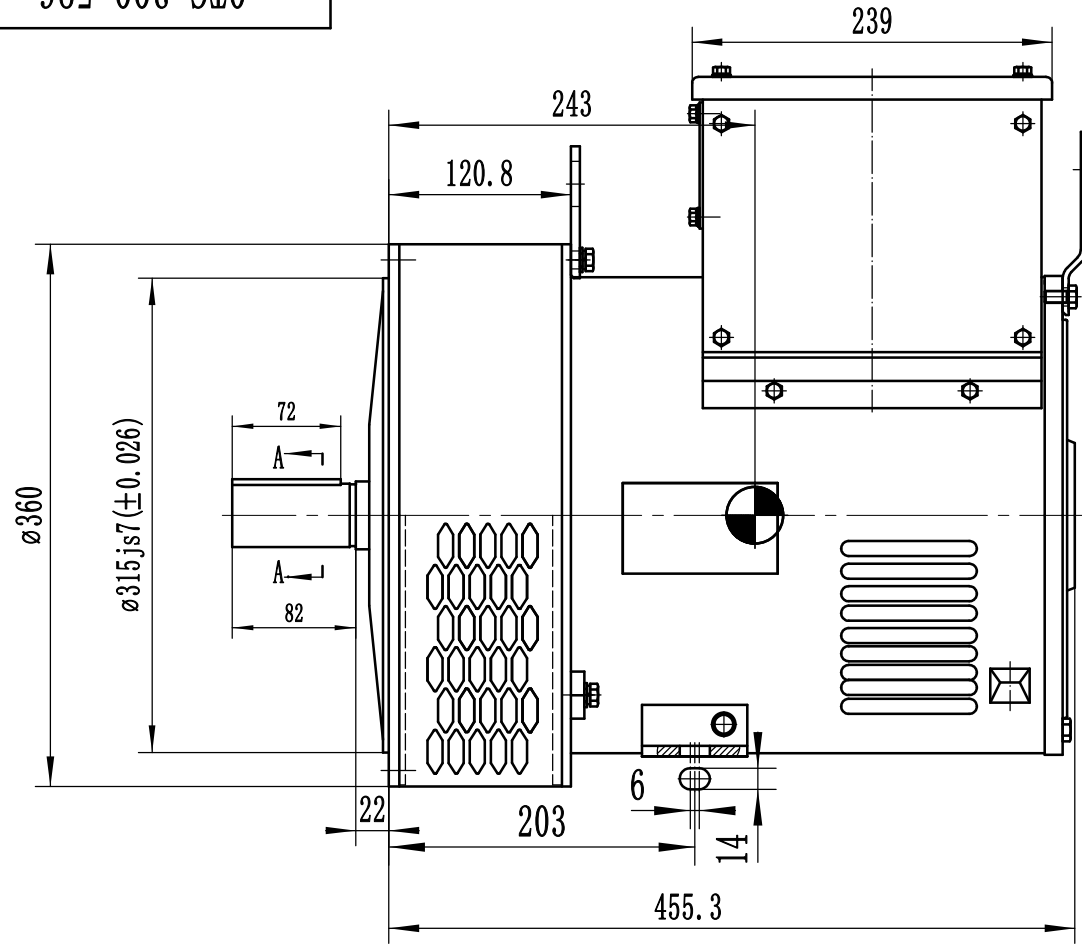

969'008'010

NOTES:1 Gravity point

2 Size of the unit is mm

3 Protection grade is IP21 or IP23.

DRN		AUD		OTC. 300. 596		TCU168D DOUBLE DIMENSION
CHD		APPD		SCALE	VERSION	
				1:5	B	EvoTec Power Generation Co.,Ltd