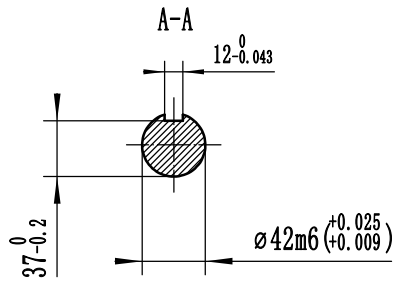

969'008'010

NOTES:1 Gravity point

2 Size of the unit is mm

3 Protection grade is IP21 or IP23.

DRN		AUD		OTC. 300. 596		TCU168D DOUBLE DIMENSION
CHD		APPD		SCALE	VERSION	
				1:5	B	EvoTec Power Generation Co.,Ltd