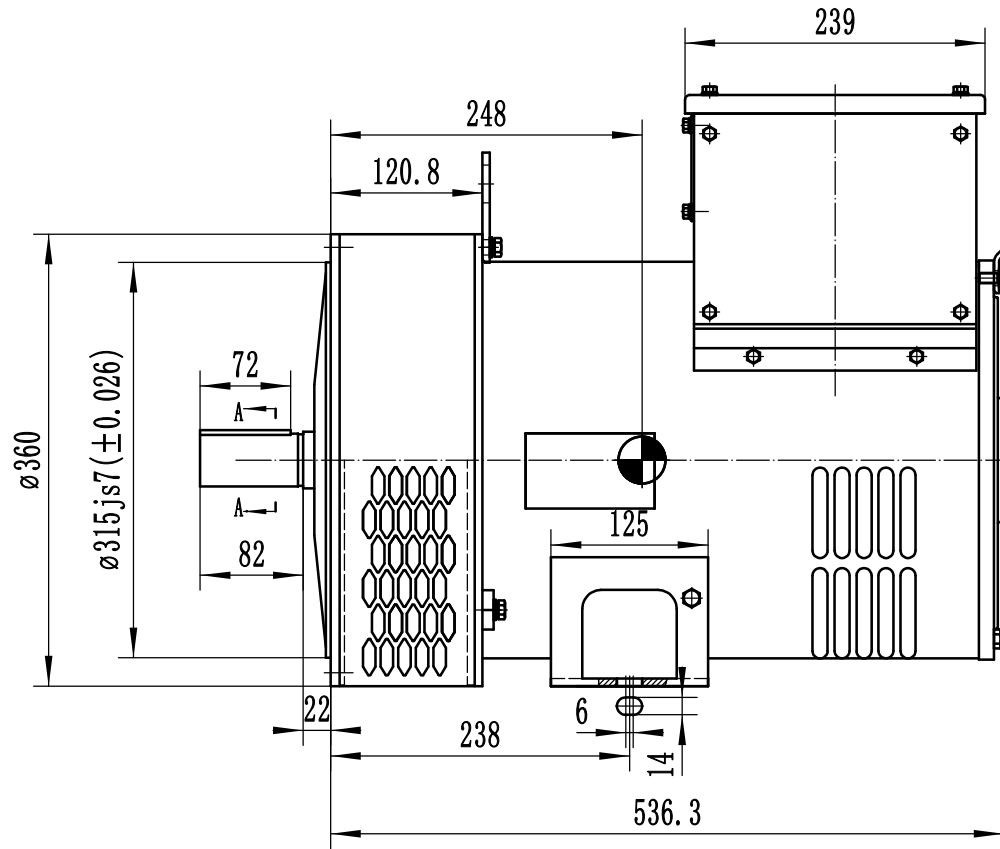

OTC.300.601

- NOTES:1  Gravity point  
 2 Size of the unit is mm  
 3 Protection grade is IP21 or IP23

DRN		AUD		OTC. 300. 601		TCU188C DIMENSION
CHD		APPD		SCALE	VERSION	
				1:6	B	EvoTec Power Generation Co.,Ltd