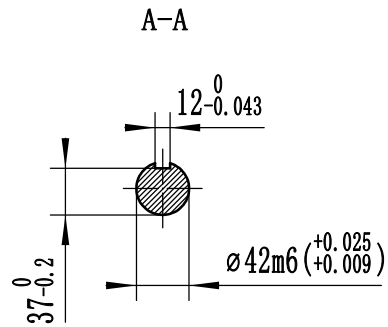

OTC.300.601

- NOTES:1  Gravity point  
 2 Size of the unit is mm  
 3 Protection grade is IP21 or IP23

DRN		AUD		OTC. 300. 601		TCU188C DIMENSION
CHD		APPD		SCALE	VERSION	
				1:6	B	EvoTec Power Generation Co.,Ltd