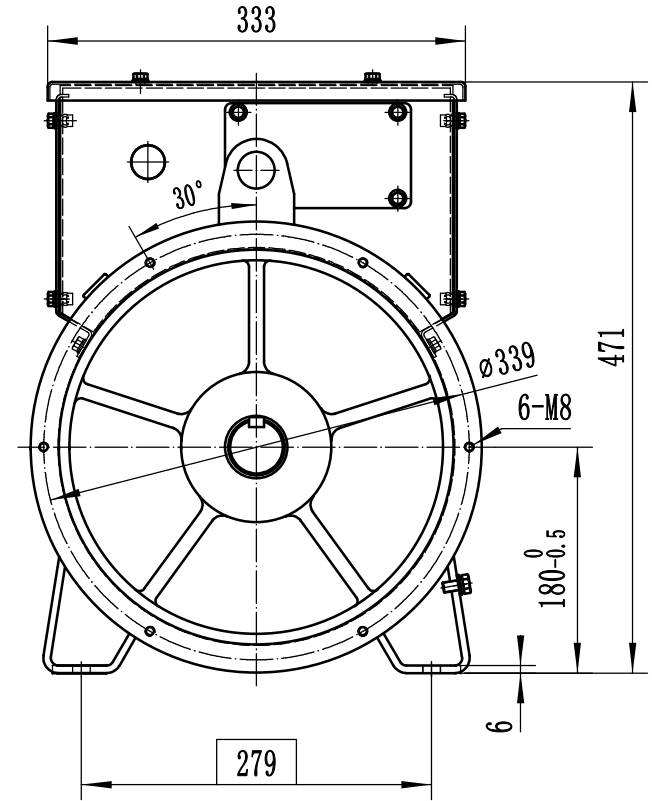

OTC.300.601

- NOTES:1  Gravity point  
 2 Size of the unit is mm  
 3 Protection grade is IP21 or IP23

DRN		AUD		OTC. 300. 601		TCU188C DIMENSION
CHD		APPD		SCALE	VERSION	
				1:6	B	EvoTec Power Generation Co.,Ltd