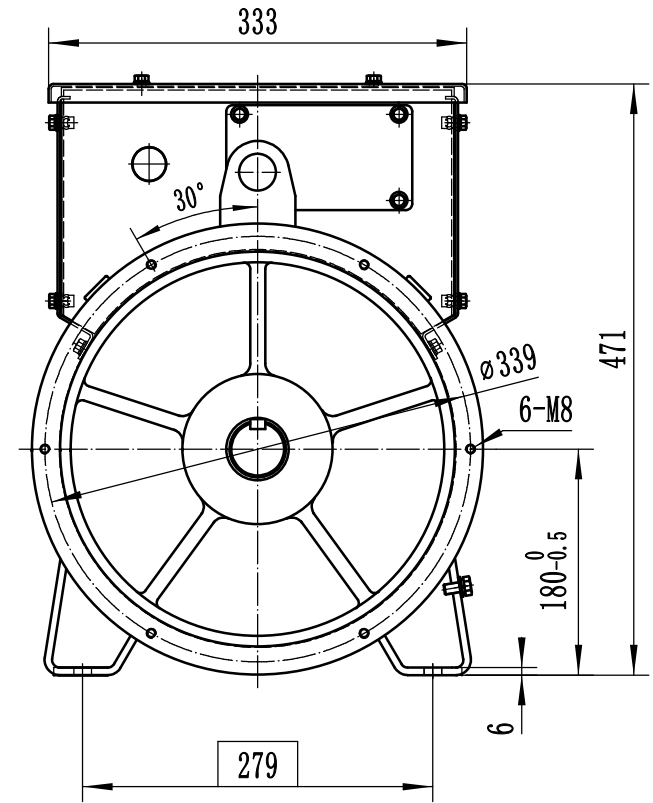

OTC. 300. 603

- NOTES:1  Gravity point  
 2 Size of the unit is mm  
 3 Protection grade is IP21 or IP23

DRN		AUD		OTC. 300. 603		TCU188D DIMENSION
CHD		APPD		SCALE	VERSION	
				1:6	B	EvoTec Power Generation Co.,Ltd