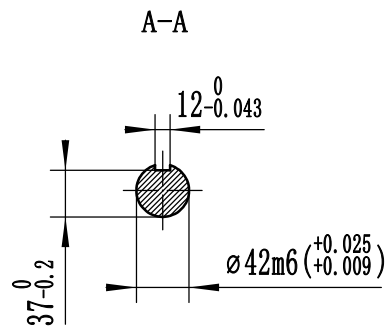

OTC. 300. 603

- NOTES:1  Gravity point  
 2 Size of the unit is mm  
 3 Protection grade is IP21 or IP23

DRN		AUD		OTC. 300. 603		TCU188D DIMENSION
CHD		APPD		SCALE	VERSION	
				1:6	B	EvoTec Power Generation Co.,Ltd