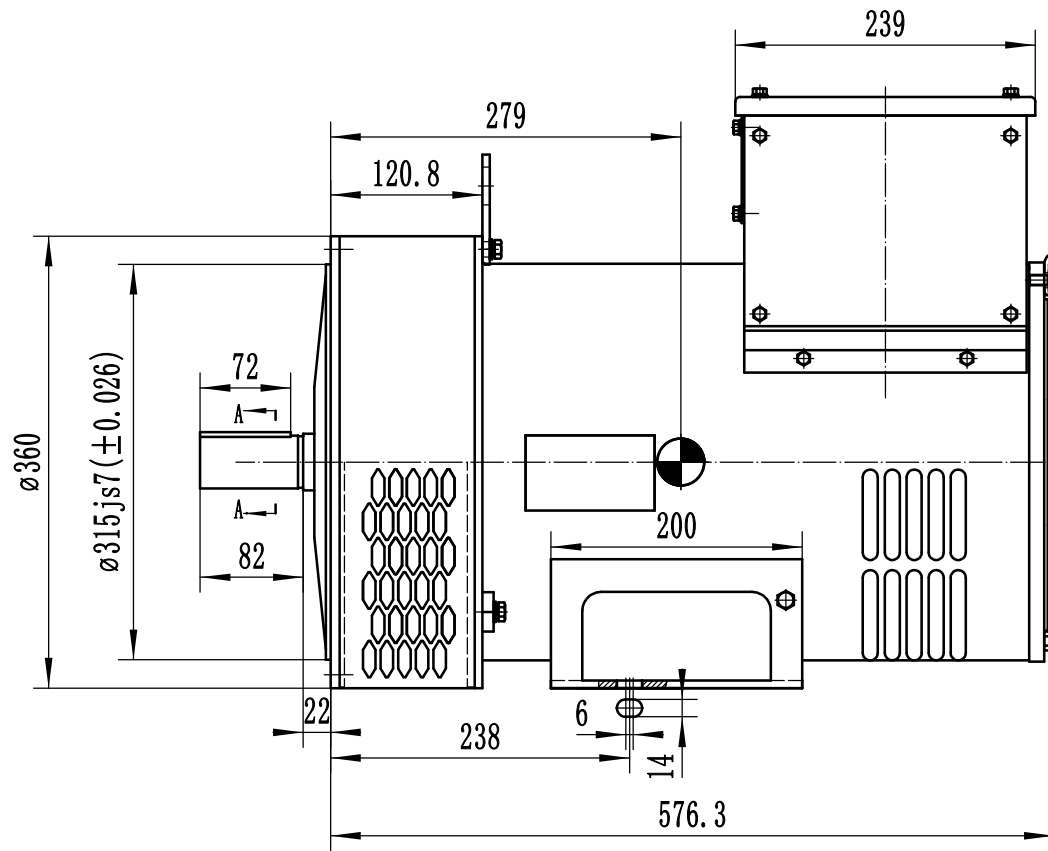

OTC. 300. 603

- NOTES:1  Gravity point  
 2 Size of the unit is mm  
 3 Protection grade is IP21 or IP23

DRN		AUD		OTC. 300. 603		TCU188D DIMENSION
CHD		APPD		SCALE	VERSION	
				1:6	B	EvoTec Power Generation Co.,Ltd