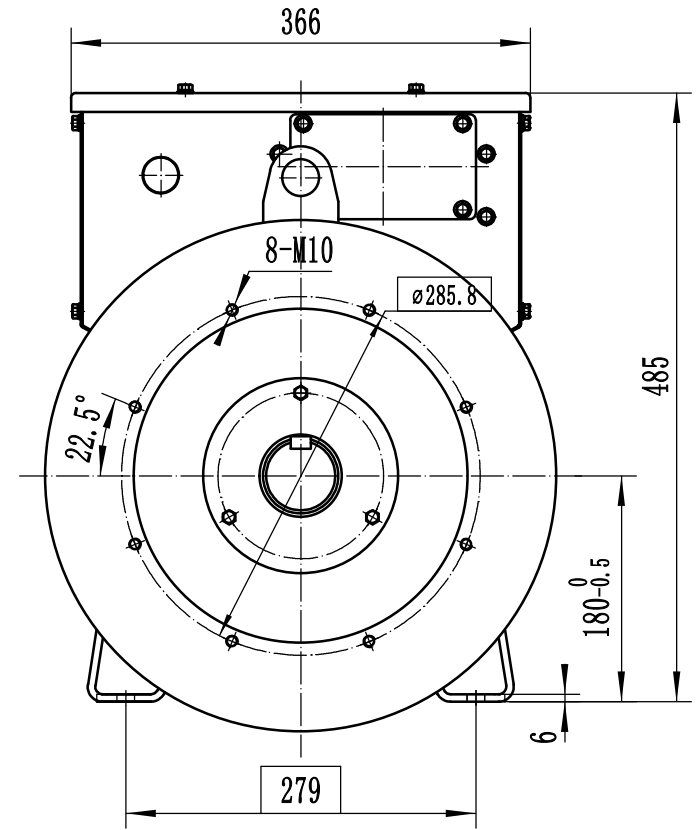

OTC.300.605

- NOTES:1  Gravity point
 2 Size of the unit is mm
 3 Protection grade is IP21 or IP23.

DRN		AUD		OTC.300.605	TCU188E DIMENSION
CHD		APPD		SCALE VERSION	
				1:6 B	EvoTec Power Generator Co., Ltd