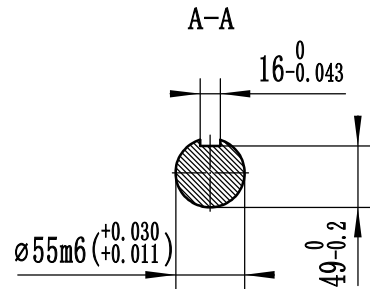

OTC.300.605

- NOTES:1  Gravity point
 2 Size of the unit is mm
 3 Protection grade is IP21 or IP23.

DRN		AUD		OTC.300.605	TCU188E DIMENSION
CHD		APPD		SCALE VERSION	
				1:6 B	EvoTec Power Generator Co., Ltd