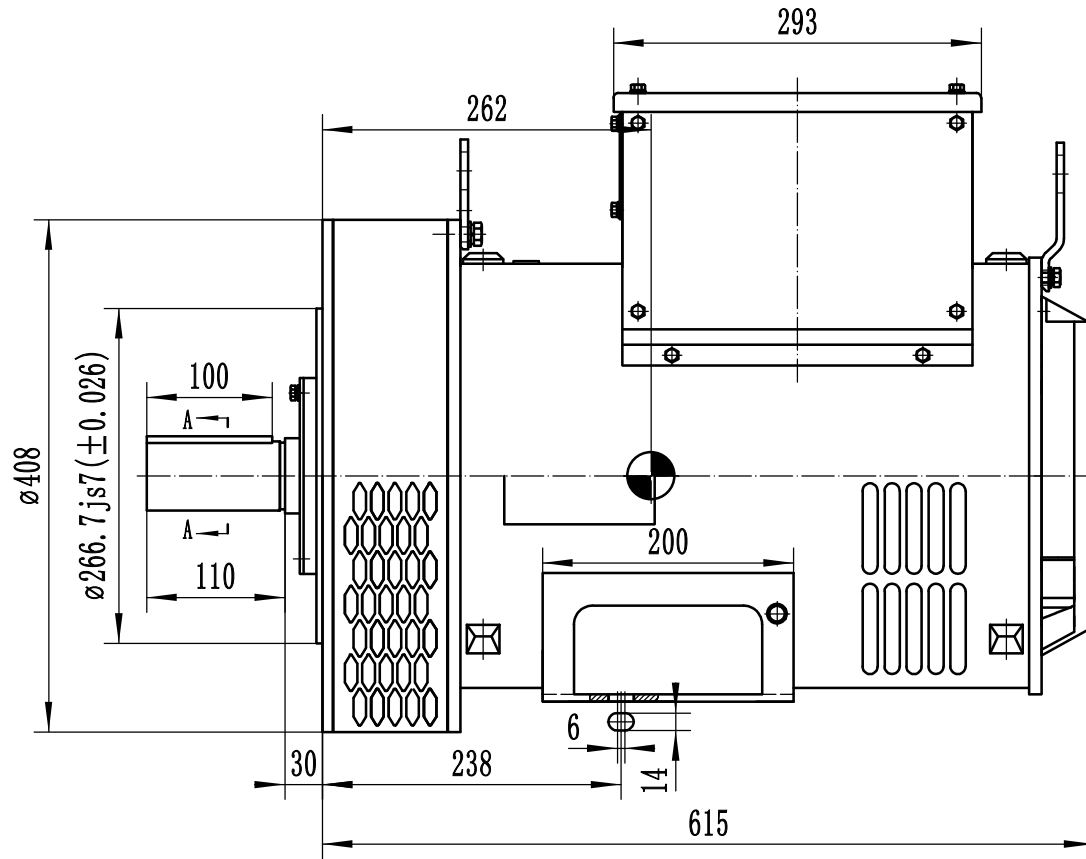

OTC.300.605

- NOTES:1  Gravity point
 2 Size of the unit is mm
 3 Protection grade is IP21 or IP23.

DRN		AUD		OTC.300.605	TCU188E DIMENSION
CHD		APPD		SCALE VERSION	
				1:6 B	EvoTec Power Generator Co., Ltd