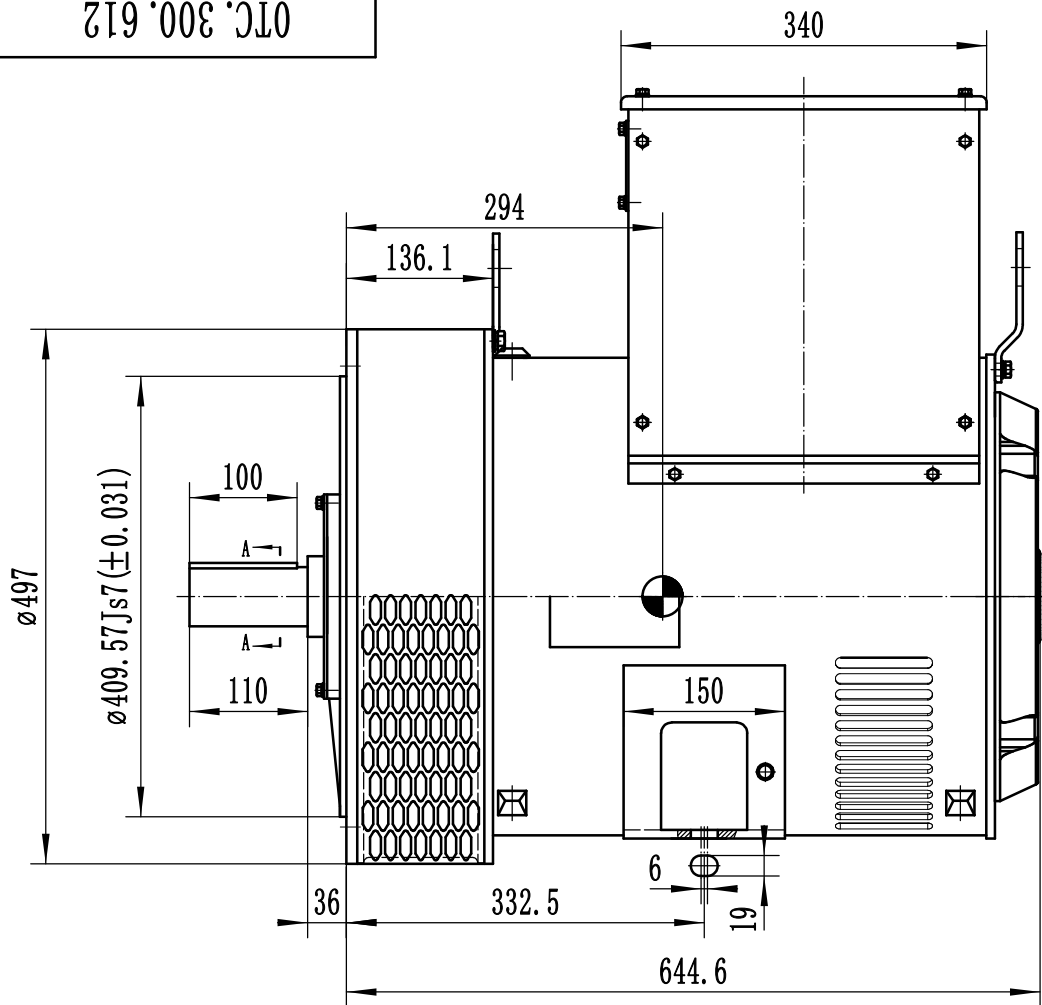

OTC.300.612

- NOTES:1  Gravity point
 2 Size of the unit is mm
 3 Protection grade is IP21 or IP23.

DRN		AUD		OTC. 300. 612		TCU228F DIMENSION
CHD		APPD		SCALE	VERSION	
				1:7	B	EvoTec Power Generation Co., Ltd