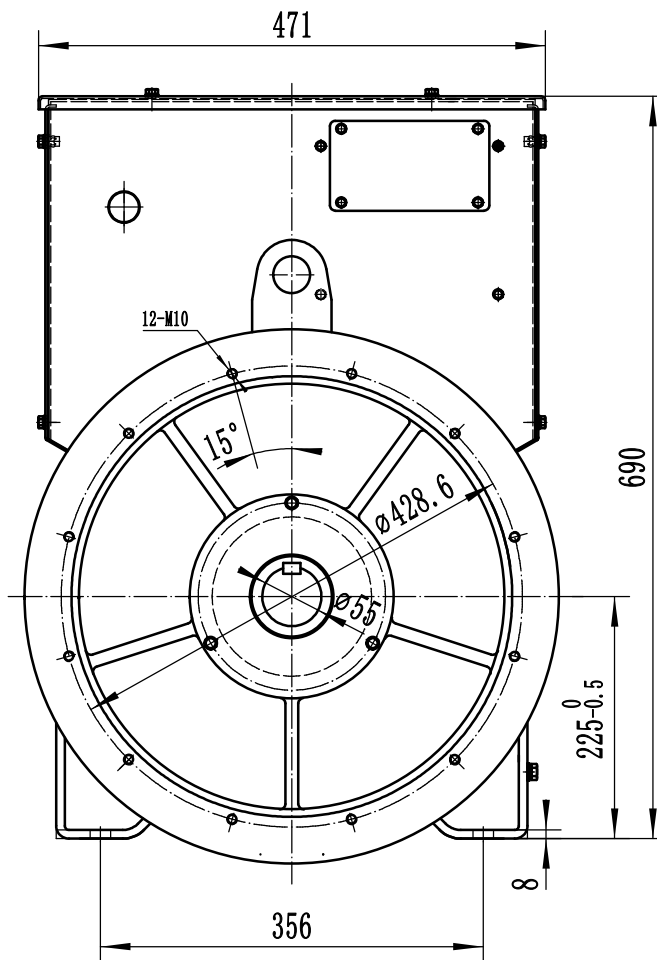

OTC.300.612

- NOTES:1  Gravity point
 2 Size of the unit is mm
 3 Protection grade is IP21 or IP23.

DRN		AUD		OTC. 300. 612		TCU228F DIMENSION
CHD		APPD		SCALE	VERSION	
				1:7	B	EvoTec Power Generation Co., Ltd