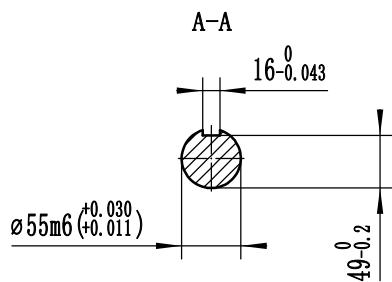

OTC.300.612

- NOTES:1  Gravity point
 2 Size of the unit is mm
 3 Protection grade is IP21 or IP23.

DRN		AUD		OTC. 300. 612		TCU228F DIMENSION
CHD		APPD		SCALE	VERSION	
				1:7	B	EvoTec Power Generation Co., Ltd