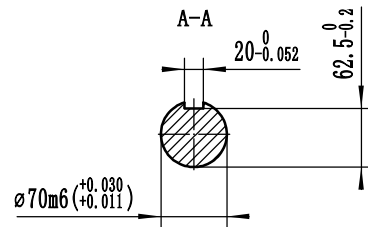

619'008'010

- NOTES: 1  Gravity point
 2 Size of the unit is mm
 3 Protection grade is IP21 or IP23.

DRN		AUD		OTC. 300. 619	TCU228N DIMENSION
CHD		APPD		SCALE 1:8	
				VERSION B	EvoTec Power Generation Co., Ltd