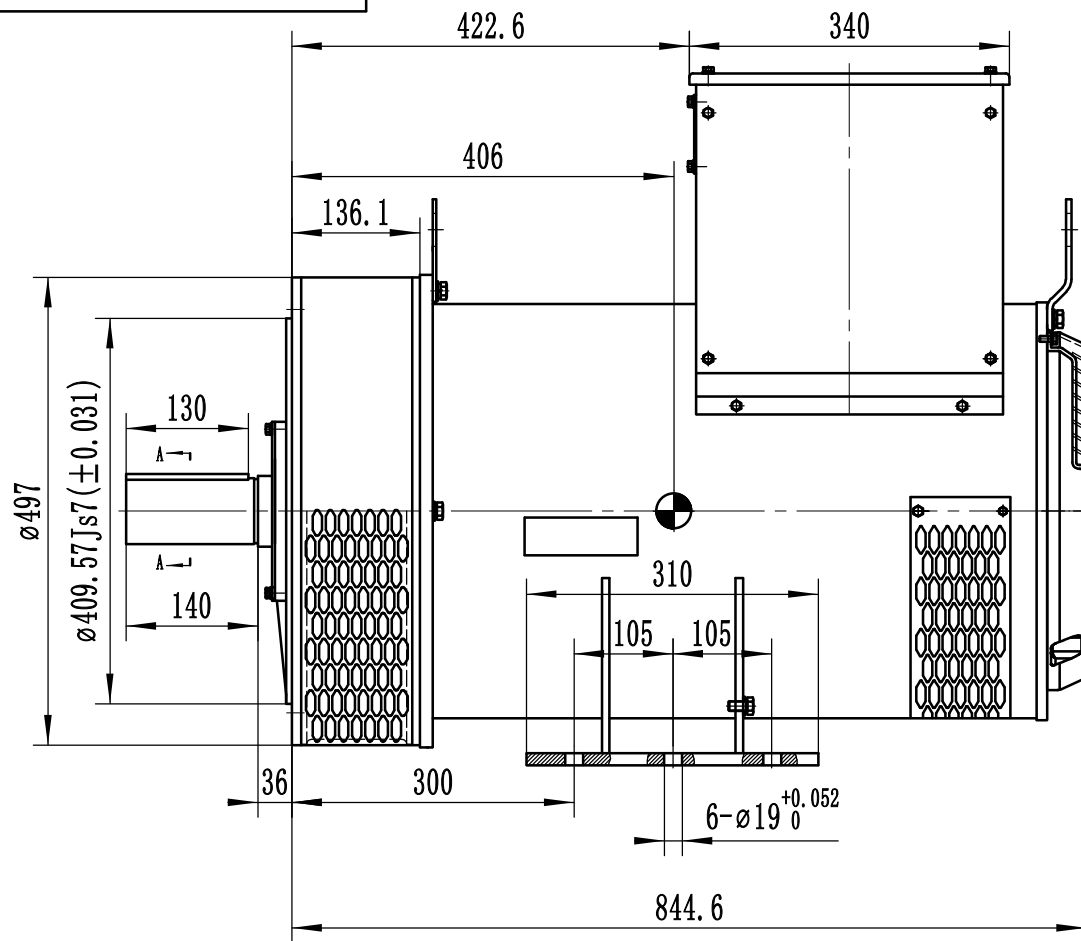

619'008'010

- NOTES: 1  Gravity point
 2 Size of the unit is mm
 3 Protection grade is IP21 or IP23.

DRN		AUD		OTC. 300. 619	TCU228N DIMENSION
CHD		APPD		SCALE 1:8	
				VERSION B	EvoTec Power Generation Co., Ltd