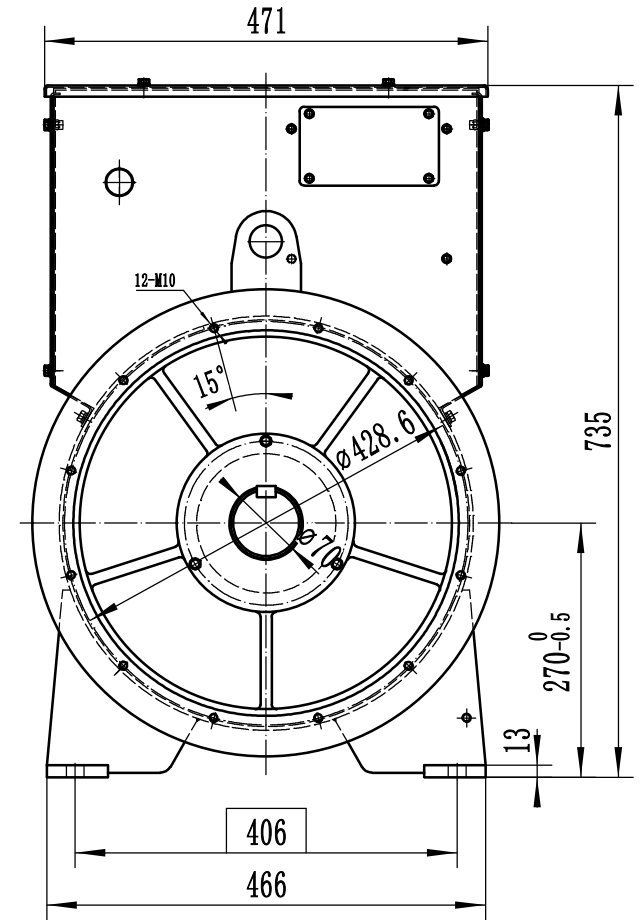

619'008'010

- NOTES: 1  Gravity point
 2 Size of the unit is mm
 3 Protection grade is IP21 or IP23.

DRN		AUD		OTC. 300. 619	TCU228N DIMENSION
CHD		APPD		SCALE 1:8	
				VERSION B	EvoTec Power Generation Co., Ltd