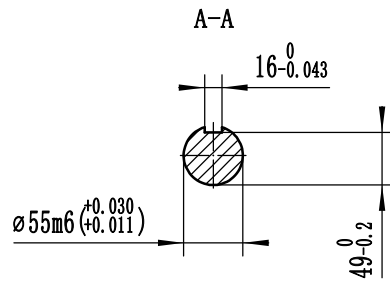

OTC 300.611

- NOTES:1  Gravity point
 2 Size of the unit is mm
 3 Protection grade is IP21 or IP23.

DRN		AUD		OTC. 300. 611		TCU228E DIMENSION
CHD		APPD		SCALE	VERSION	
				1:7	B	EvoTec Power Generation Co., Ltd