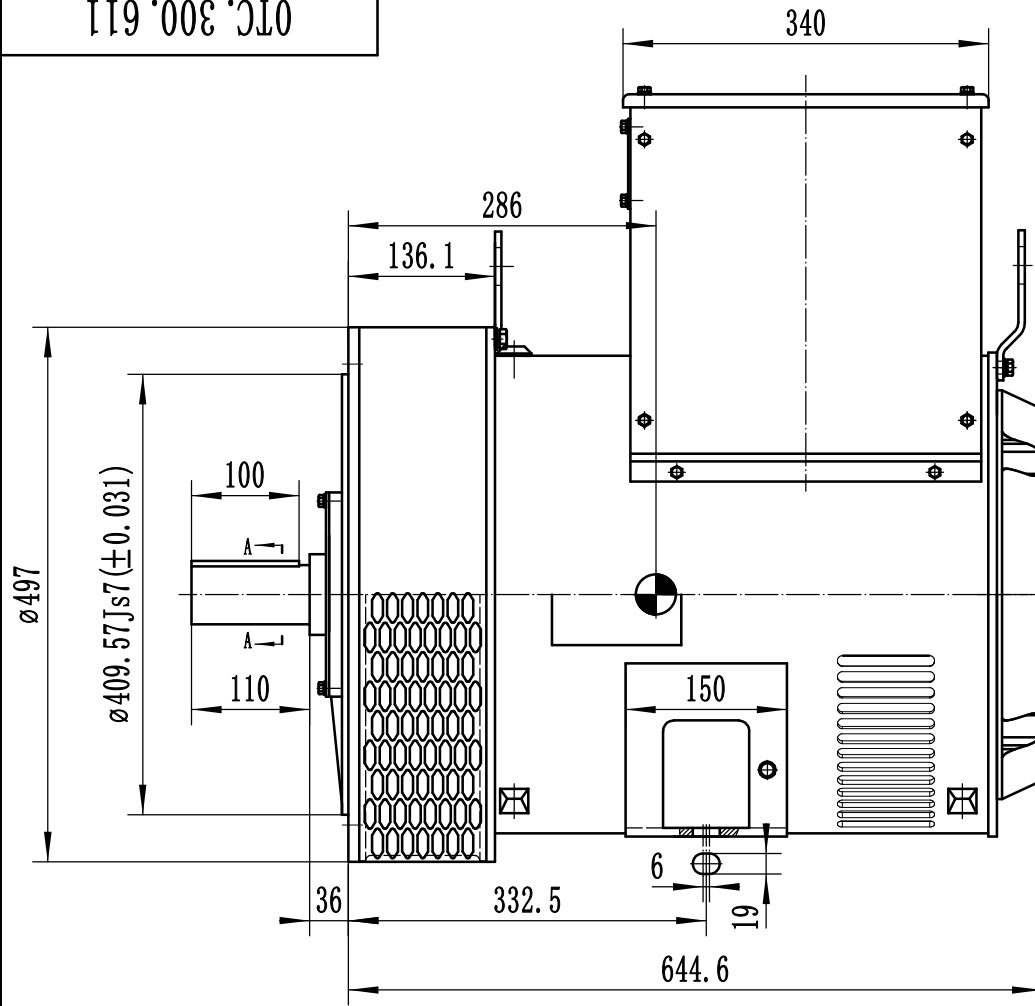

OTC 300.611

- NOTES:1  Gravity point
 2 Size of the unit is mm
 3 Protection grade is IP21 or IP23.

DRN		AUD		OTC. 300. 611		TCU228E DIMENSION
CHD		APPD		SCALE	VERSION	
				1:7	B	EvoTec Power Generation Co., Ltd