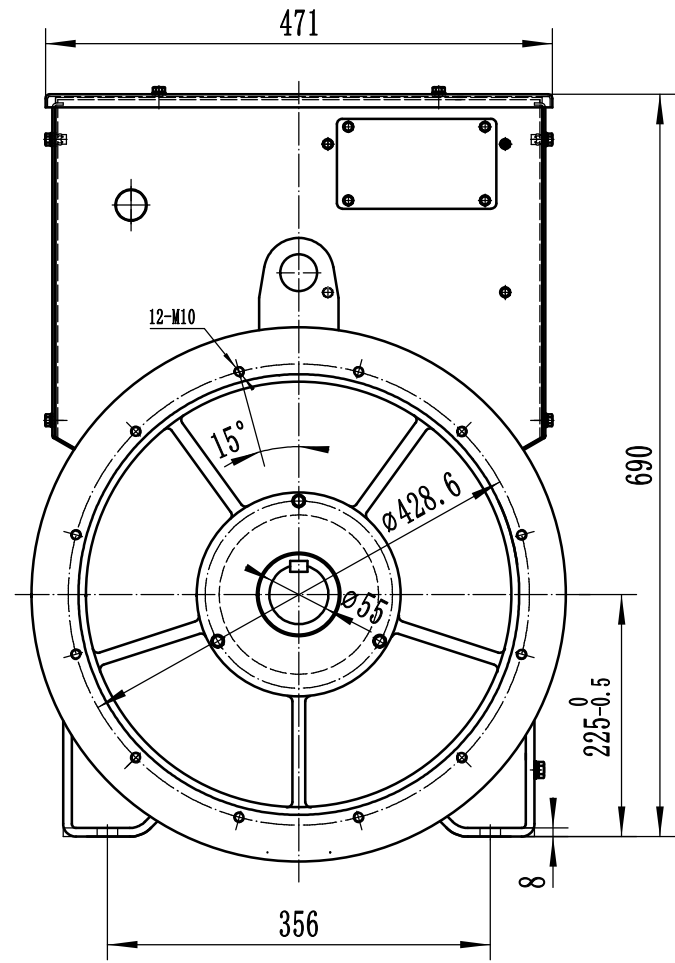

OTC 300.611

- NOTES:1  Gravity point
 2 Size of the unit is mm
 3 Protection grade is IP21 or IP23.

DRN		AUD		OTC. 300. 611		TCU228E DIMENSION
CHD		APPD		SCALE	VERSION	
				1:7	B	EvoTec Power Generation Co., Ltd