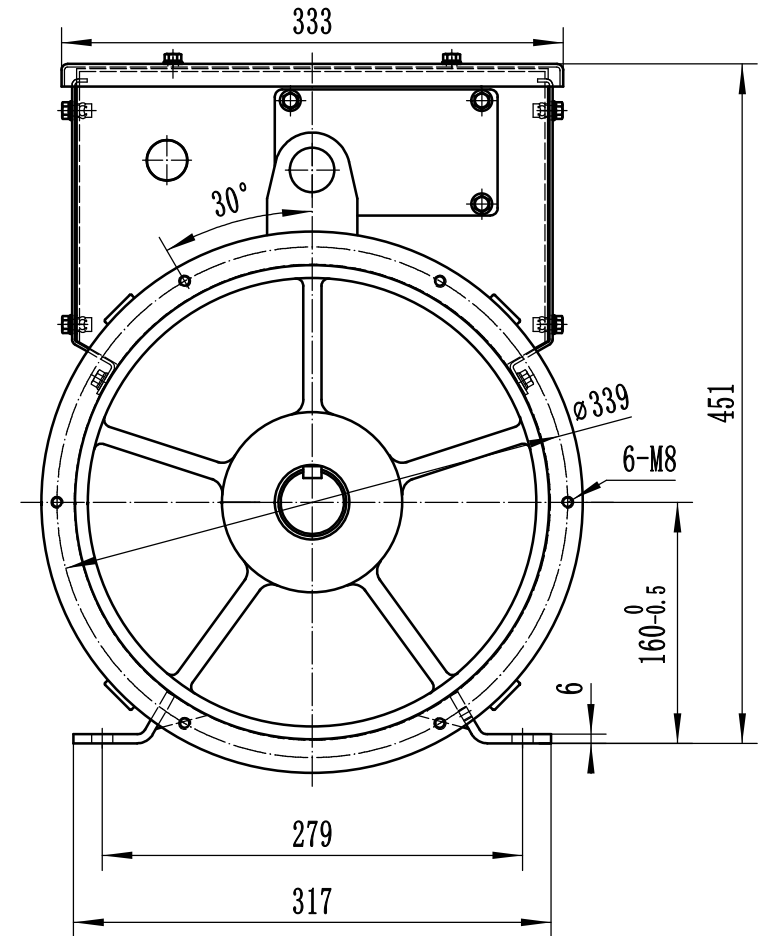

OTC. 300. 598

NOTES:1  Gravity point

2 Size of the unit is mm

3 Protection grade is IP21 or IP23.

DRN		AUD		OTC. 300. 598		TCU168F DOUBLE DIMENSION
CHD		APPD		SCALE	VERSION	
				1:5	B	EvoTec Power Generation Co., Ltd