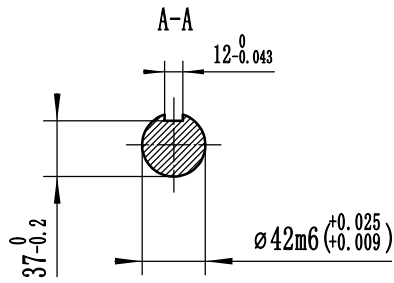

OTC. 300. 598

NOTES:1  Gravity point

2 Size of the unit is mm

3 Protection grade is IP21 or IP23.

DRN		AUD		OTC. 300. 598		TCU168F DOUBLE DIMENSION
CHD		APPD		SCALE	VERSION	
				1:5	B	EvoTec Power Generation Co., Ltd