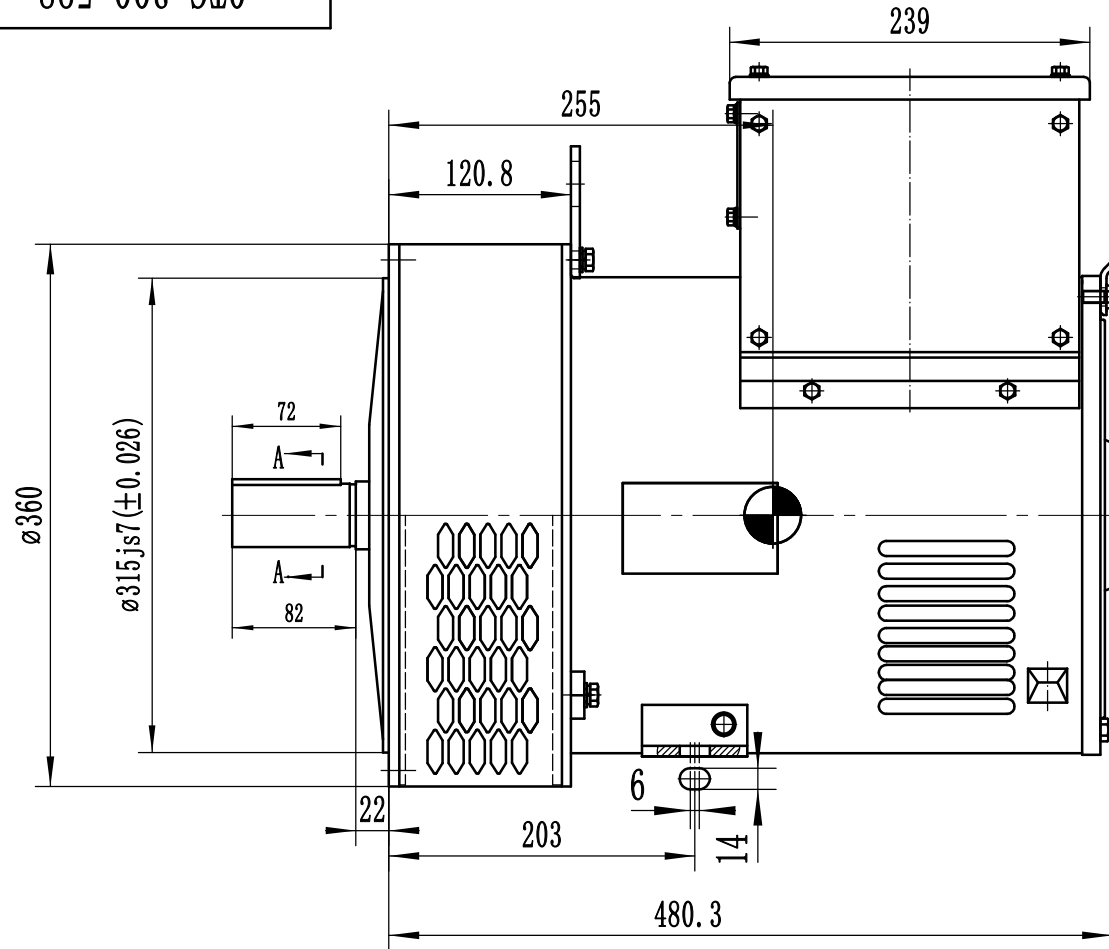

OTC. 300. 598

NOTES:1  Gravity point

2 Size of the unit is mm

3 Protection grade is IP21 or IP23.

DRN		AUD		OTC. 300. 598		TCU168F DOUBLE DIMENSION
CHD		APPD		SCALE	VERSION	
				1:5	B	EvoTec Power Generation Co., Ltd