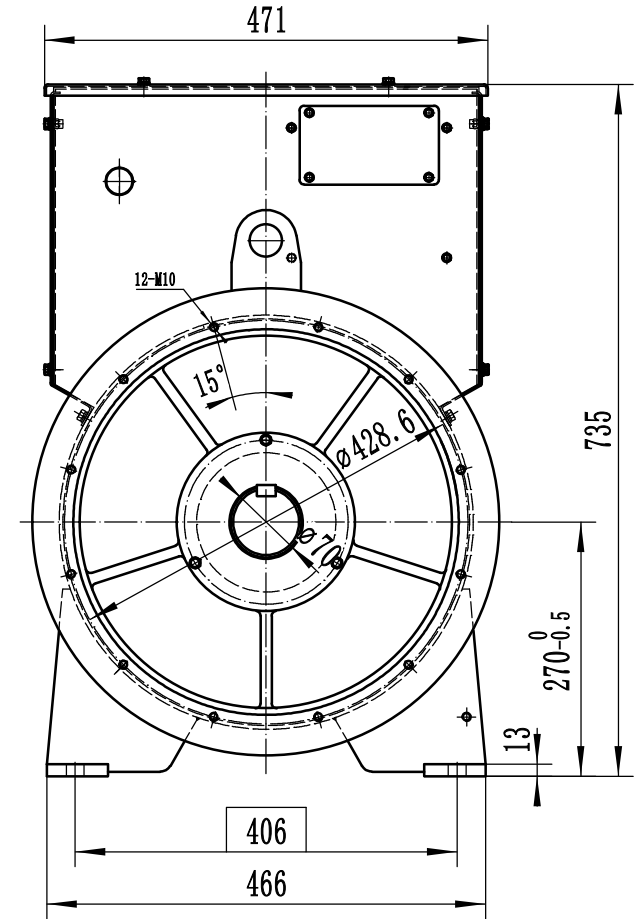

819'00ε'010

- NOTES:1  Gravity point  
 2 Size of the unit is mm  
 3 Protection grade is IP21 or IP23.

DRN		AUD		OTC. 300. 618	TCU228M DIMENSION
CHD		APPD		SCALE 1:8	
				VERSION B	EvoTec Power Generation Co., Ltd