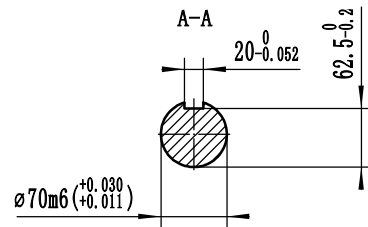

819'00ε'010

- NOTES:1  Gravity point  
 2 Size of the unit is mm  
 3 Protection grade is IP21 or IP23.

DRN		AUD		OTC. 300. 618	TCU228M DIMENSION
CHD		APPD		SCALE 1:8	
				VERSION B	EvoTec Power Generation Co., Ltd