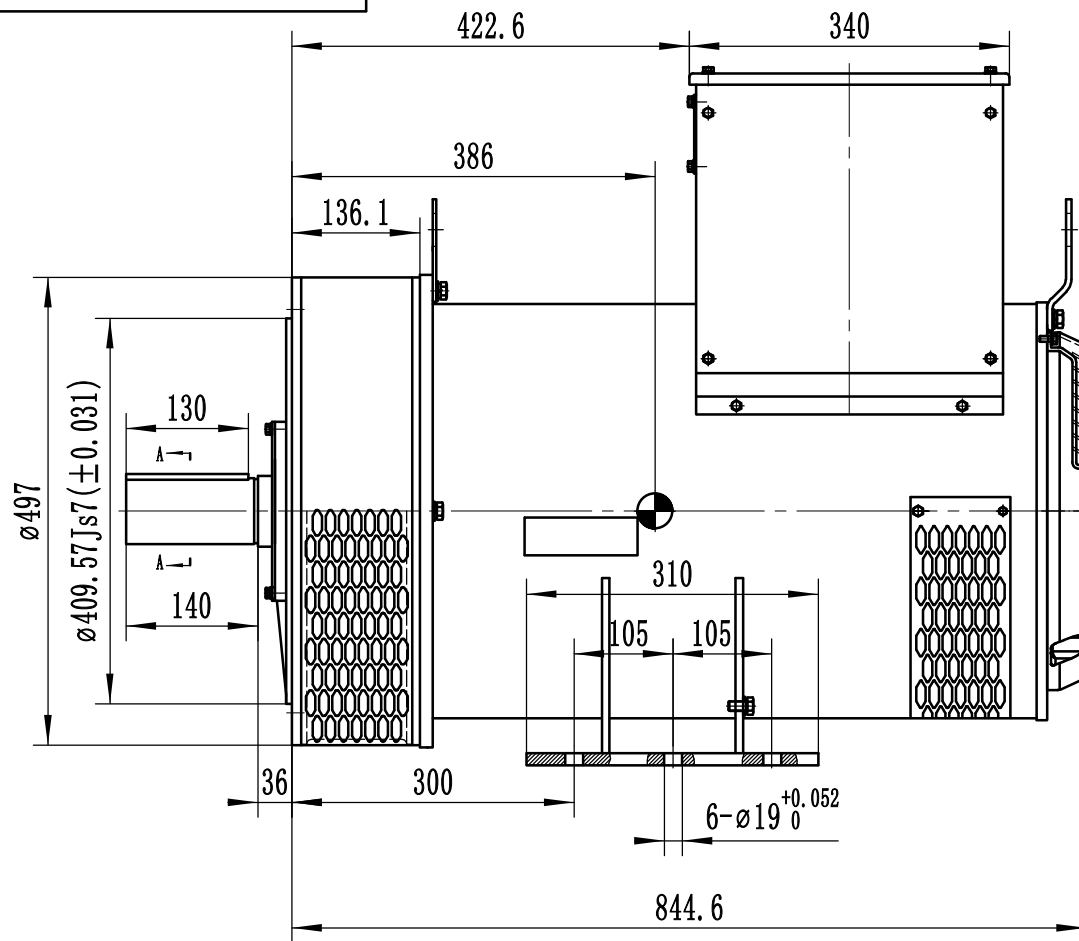

819'00ε'010

- NOTES:1  Gravity point  
 2 Size of the unit is mm  
 3 Protection grade is IP21 or IP23.

DRN		AUD		OTC. 300. 618	TCU228M DIMENSION
CHD		APPD		SCALE 1:8	
				VERSION B	EvoTec Power Generation Co., Ltd