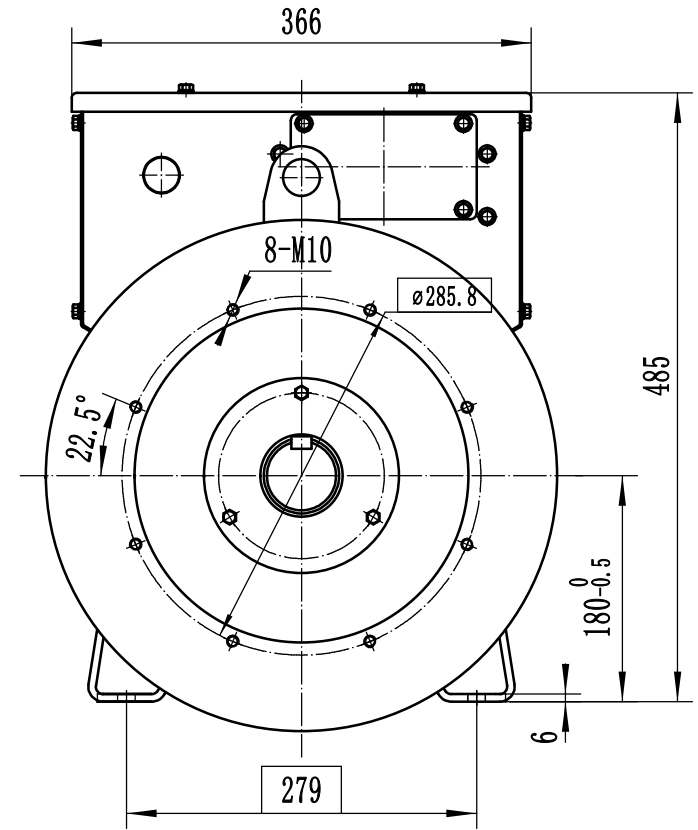

OTC. 300. 604

- NOTES:1  Gravity point
 2 Size of the unit is mm
 3 Protection grade is IP21 or IP23.

| | | | | | | |
|-----|--|------|--|---------------|---------|---------------------------------|
| DRN | | AUD | | OTC. 300. 604 | | TCU188DS DIMENSION |
| CHD | | APPD | | SCALE | VERSION | |
| | | | | 1:6 | B | EvoTec Power Generation Co.,Ltd |