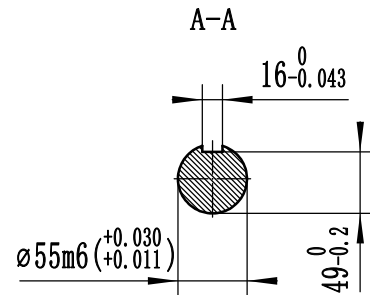

OTC. 300. 604

- NOTES:1  Gravity point
 2 Size of the unit is mm
 3 Protection grade is IP21 or IP23.

| | | | | | | |
|-----|--|------|--|---------------|---------|---------------------------------|
| DRN | | AUD | | OTC. 300. 604 | | TCU188DS DIMENSION |
| CHD | | APPD | | SCALE | VERSION | |
| | | | | 1:6 | B | EvoTec Power Generation Co.,Ltd |