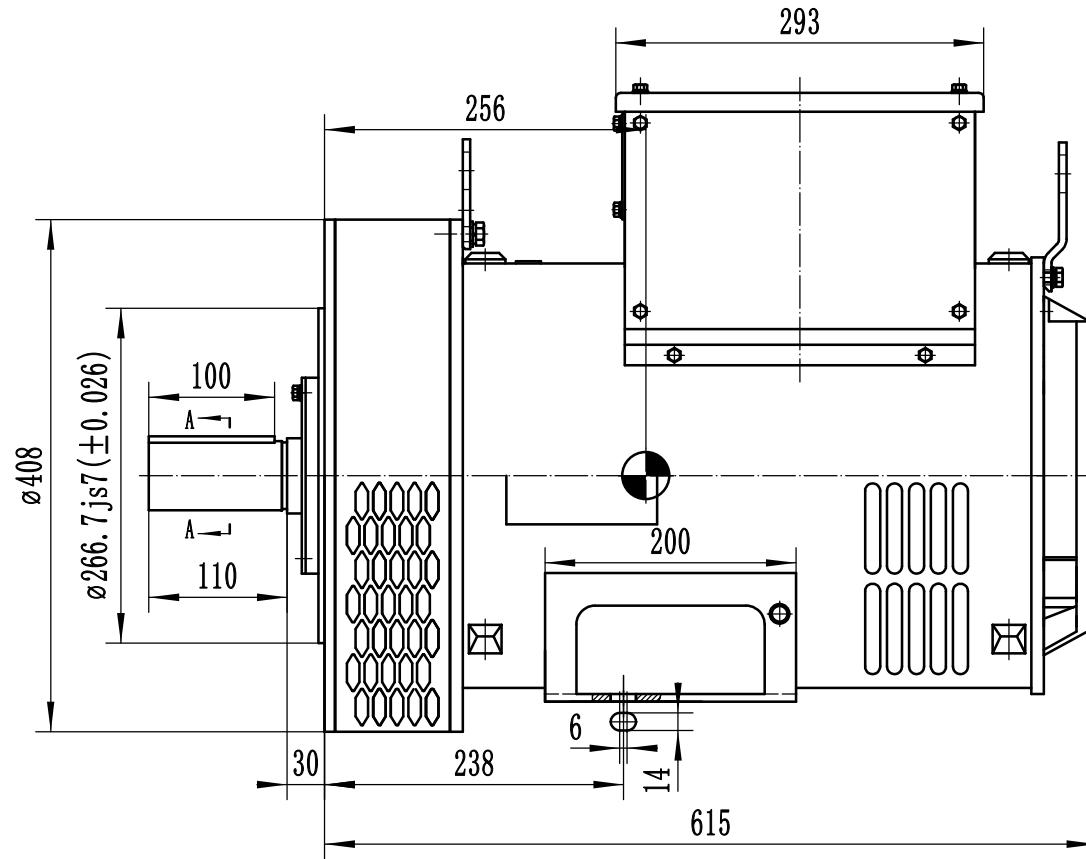

OTC. 300. 604

- NOTES:1  Gravity point
 2 Size of the unit is mm
 3 Protection grade is IP21 or IP23.

| | | | | | | |
|-----|--|------|--|---------------|---------|---------------------------------|
| DRN | | AUD | | OTC. 300. 604 | | TCU188DS DIMENSION |
| CHD | | APPD | | SCALE | VERSION | |
| | | | | 1:6 | B | EvoTec Power Generation Co.,Ltd |