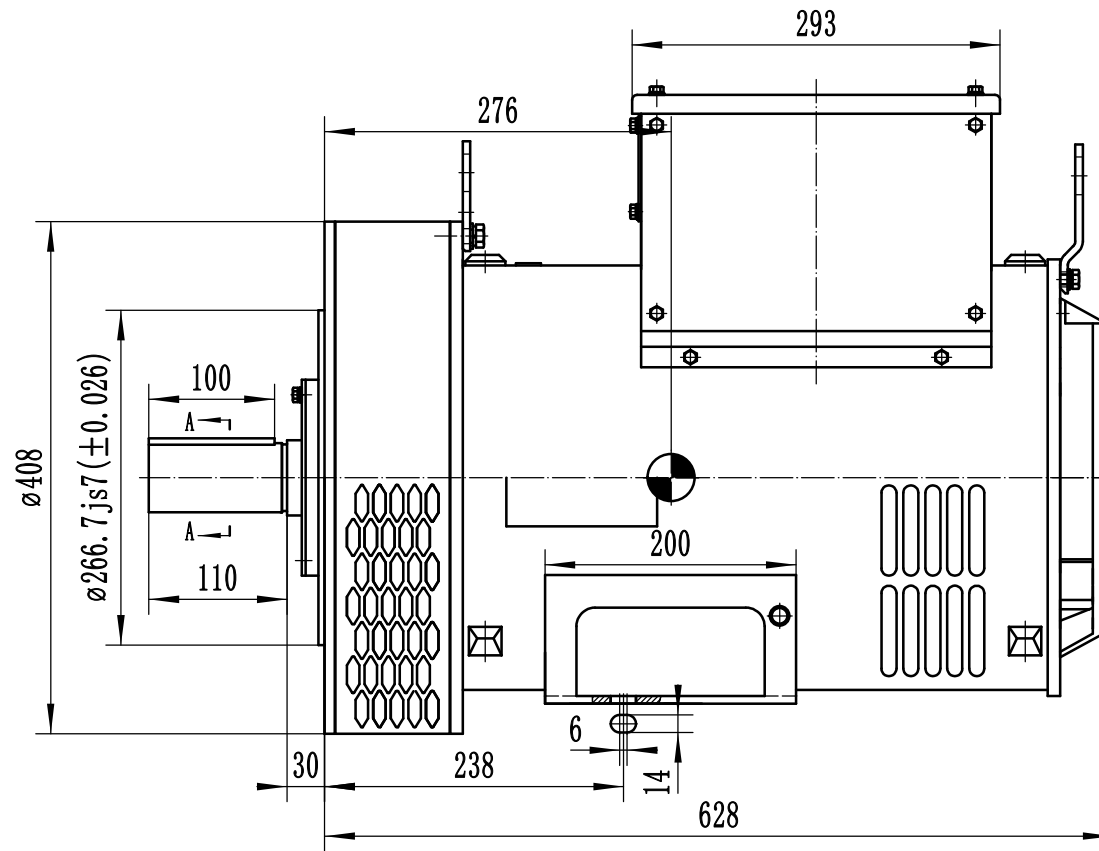

OTC.300.606.1

- NOTES:1  Gravity point
 2 Size of the unit is mm
 3 Protection grade is IP21 or IP23.

DRN		AUD		OTC. 300. 606. 1	TCU188G DIMENSION
CHD		APPD		SCALE 1:6	
				VERSION B	EvoTec Power Generation Co.,Ltd