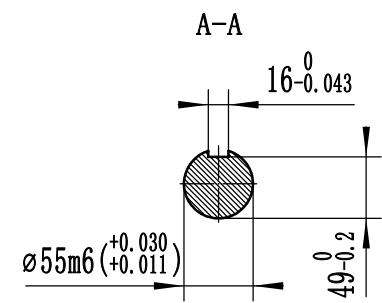

OTC.300.606.1

- NOTES:1  Gravity point
 2 Size of the unit is mm
 3 Protection grade is IP21 or IP23.

DRN		AUD		OTC. 300. 606. 1	TCU188G DIMENSION
CHD		APPD		SCALE 1:6	
				VERSION B	EvoTec Power Generation Co.,Ltd