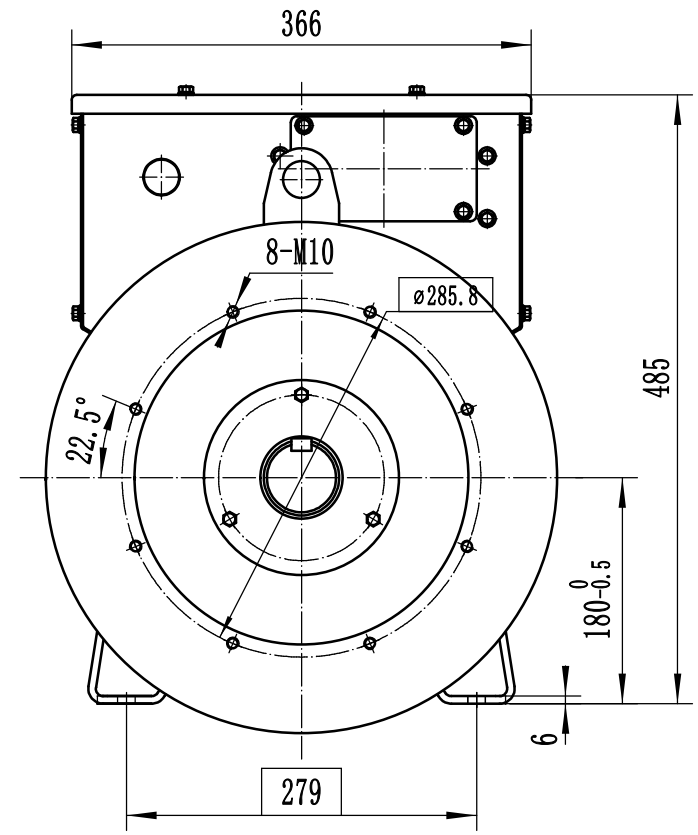

OTC.300.606.1

- NOTES:1  Gravity point
 2 Size of the unit is mm
 3 Protection grade is IP21 or IP23.

DRN		AUD		OTC. 300. 606. 1	TCU188G DIMENSION
CHD		APPD		SCALE 1:6	
				VERSION B	EvoTec Power Generation Co.,Ltd