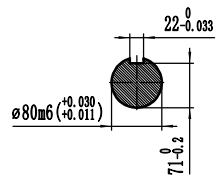

A-A

- NOTES:1  Gravity point
 2 Size of the unit is mm
 3 Protection grade is IP21 or IP23

DRN		AUD		OTC. 300.1184-2		TCU318E DOUBLE DIMENSIONS
CHD		APPD		SCALE	VERSION	
						EvoTec Power Generation Co.,Ltd