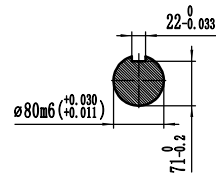

A-A

- NOTES:1  Gravity point
 2 Size of the unit is mm
 3 Protection grade is IP21 or IP23

DRN		AUD		OTC. 300. 1182		TCU318C DOUBLE DIMENSIONS
CHD		APPD		SCALE	VERSION	
						EvoTec Power Generation Co.,Ltd