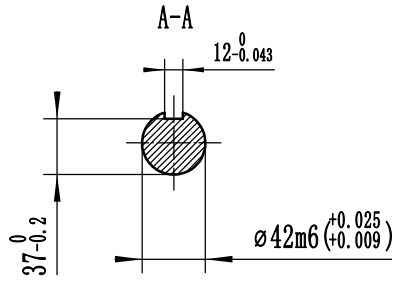

OTC. 300. 595

- NOTES:1  Gravity point
 2 Size of the unit is mm
 3 Protection grade is IP21 or IP23.

DRN		AUD		OTC. 300. 595		TCU168C DOUBLE DIMENSION
CHD		APPD		SCALE	VERSION	
				1:5	B	EvoTec Power Generation Co., Ltd