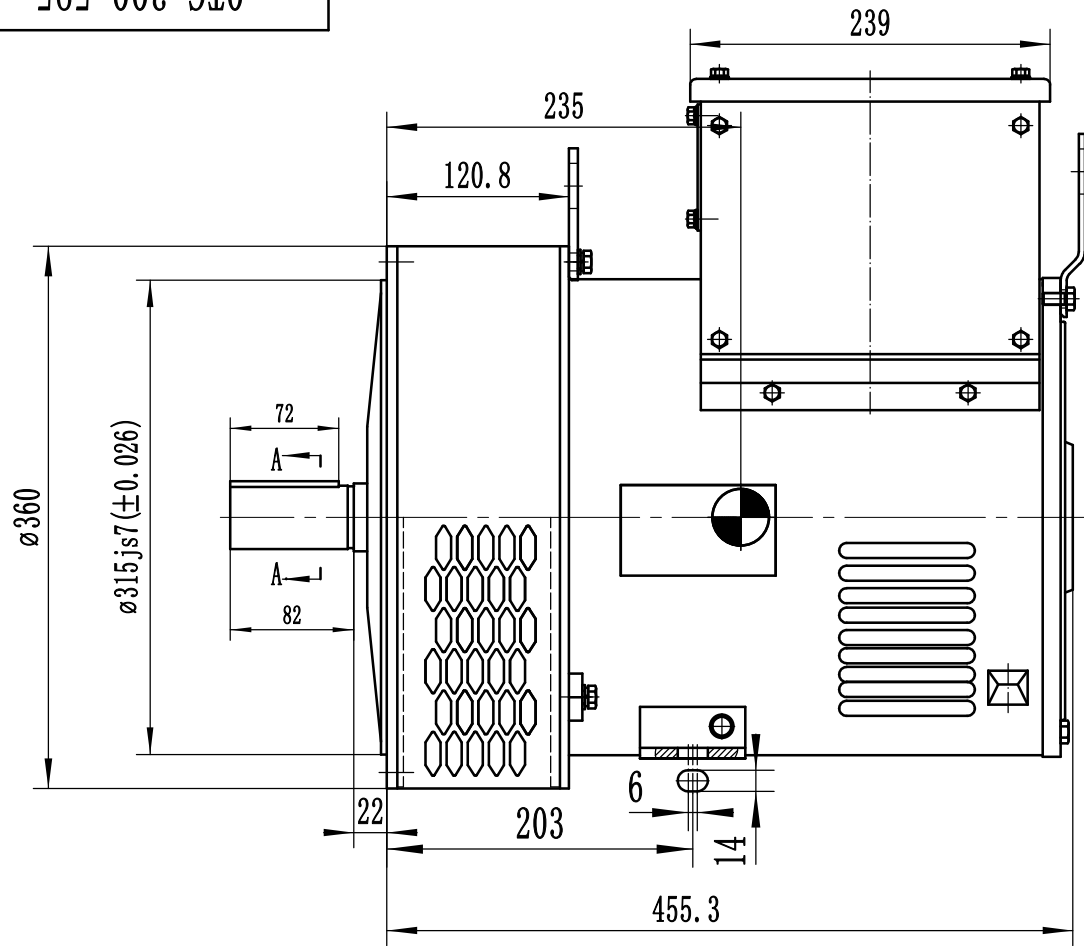

OTC. 300. 595

- NOTES:1  Gravity point
 2 Size of the unit is mm
 3 Protection grade is IP21 or IP23.

DRN		AUD		OTC. 300. 595		TCU168C DOUBLE DIMENSION
CHD		APPD		SCALE	VERSION	
				1:5	B	EvoTec Power Generation Co., Ltd