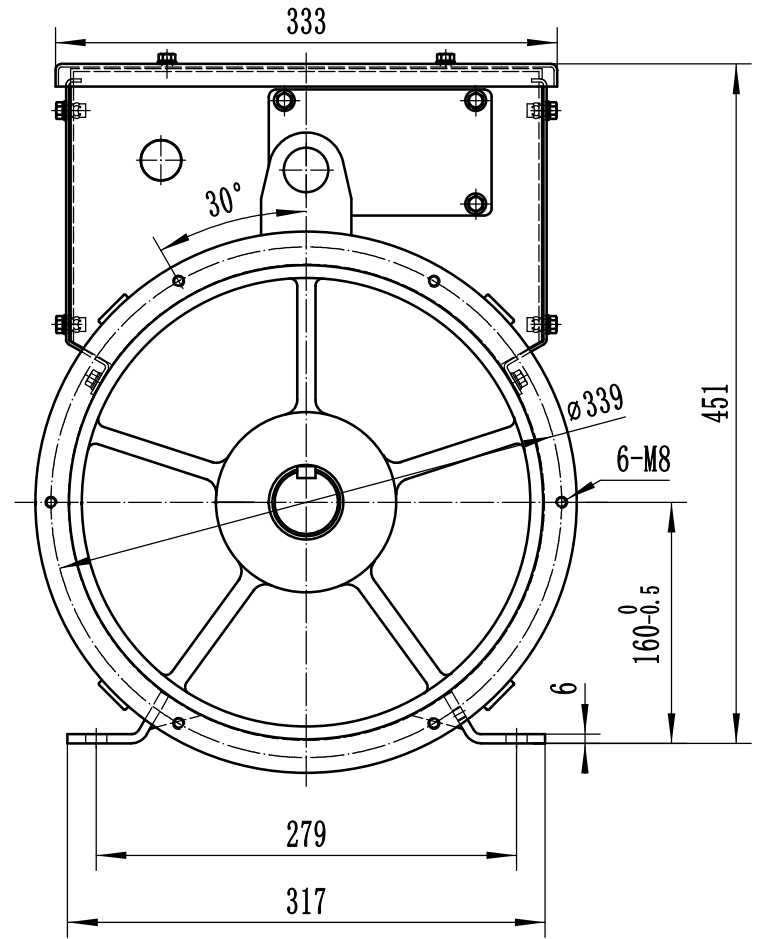

OTC. 300. 595

- NOTES:1  Gravity point
 2 Size of the unit is mm
 3 Protection grade is IP21 or IP23.

DRN		AUD		OTC. 300. 595		TCU168C DOUBLE DIMENSION
CHD		APPD		SCALE	VERSION	
				1:5	B	EvoTec Power Generation Co., Ltd